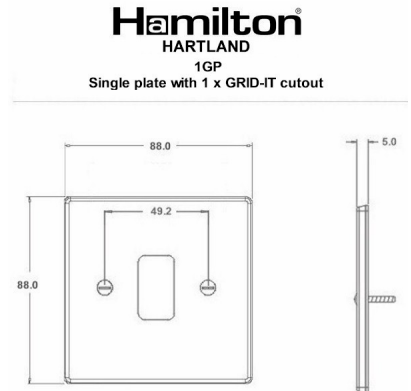

791GP

Hartland | HARTLAND RANGE | GRID-IT Grid Fix Apertured Plates complete with Fixing Grid

Item Image

Wiring

Dimensions

Primary Range	Hartland	
Insert Type	1 gang Grid Fix Aperture Plate with Grid	
Insert Colour	No Insert Colour	
EAN13 Barcode	5051164799014	
Commodity Code	74199100	
Luckins TSI	387359555	
Dimensions(Nominal)	Single: Height = 88.0mm Width = 88.0mm Depth = 5.0mm	
Weight	120 GR	
Switched Poles	N/A	
Current Rating	n/a	
IP Rating	N/A	
Contact Gap Minimum	N/A	
Earth Terminal Capacity 1	11mm ²	
Product Class 1	Face plate must be earthed	
Recommended Location	Internal Use Only	
Maximum Installation Altitude	2000m	
Standard/Approval	N/A	
Additional Notes	See GRID-IT for a full range of inserts. Plates must be Earthed via the Earth Tag.	
All products listed conform to current British or European standard and the product information is correct at the time of going to press.	All accessories are manufactured under an accredited BS EN ISO 9001 : 2015 Quality Management System.	It is the policy of the company to improve products as part of our development programme. Therefore, we reserve the right to alter designs and dimensions without prior notice.
Illustrations and diagrams are reproduced within the limitations of reproduction and printing process and are not binding.	Due to manufacturing processes we cannot guarantee an exact colour match and shadings of of certain finishes.	Correct as at 20 October 2021 12:14 AM E&OE