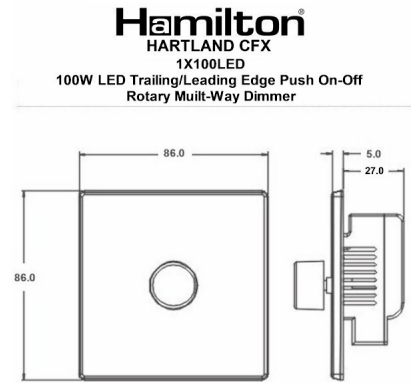

79C1X100LED

Hartland CFX | HARTLAND CFX RANGE | LED Trailing/Leading Edge Push On/Off Rotary Multi-Way Dimmers

Item Image

Wiring

Dimensions

Primary Range	Hartland CFX
Insert Type	1 gang 100W LED Trailing/Leading Edge Push On/Off Rotary Multi-Way Dimmer
Insert Colour	Antique Brass
EAN13 Barcode	5017504000615
Commodity Code	85365015
Luckins TSI	398255949
Dimensions(Nominal)	Single: Height = 86.0mm Width = 86.0mm Depth = 5.0mm
Switched Poles	Single
Current Rating	0.4A
Voltage	230V AC
Maximum Load	5-100W in Trailing Edge / 5-75W in Leading Edge
Mains Frequency	50Hz
IP Rating	IP2XD
Terminal Capacity 1	2X1mm ²
Terminal Capacity 2	2x1.5mm ²
Earth Terminal Capacity 1	5x1mm ²
Earth Terminal Capacity 2	4X1.5mm ²
Earth Terminal Capacity 3	3X2.5mm ²
Earth Terminal Capacity 4	1X4mm ² Multi-Strand
Earth Terminal Capacity 5	1X6mm ²
Product Class 1	Face plate must be earthed
Ambient Operating Temperature	-5°C to +40°C
Recommended Location	Internal Use Only
Maximum Installation Altitude	2000m
Standard/Approval	BS EN 60669-2-1
Additional Notes	Trailing Edge & Leading Edge Dimmer