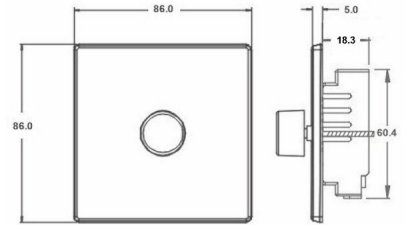

79C1XLEDITB100

Hartland CFX | HARTLAND CFX RANGE | LED Trailing/Leading Edge Push On/Off Rotary 2 Way Switching Dimmers

Item Image

Wiring

Dimensions

Hamilton®
HARTLAND CFX
1XLEDITB
LEDITB100 2 Way Dimmer

Primary Range	Hartland CFX
Insert Type	1 gang 100W LED Trailing/Leading Edge Push On/Off Rotary 2 Way Switching Dimmer
Insert Colour	Antique Brass
EAN13 Barcode	5017504079680
Commodity Code	85365015
Luckins TSI	403372607
Dimensions(Nominal)	Single: Height = 86.0mm Width = 86.0mm Depth = 5.0mm
Weight	200 GR
Switched Poles	Single
Current Rating	0.4A
Voltage	230V AC
Maximum Load	5-100W (10 LED Lamps MAX)
Mains Frequency	50Hz
IP Rating	IP2XD
Terminal Capacity 1	2X1mm ²
Terminal Capacity 2	2x1.5mm ²
Earth Terminal Capacity 1	5x1mm ²
Earth Terminal Capacity 2	4X1.5mm ²
Earth Terminal Capacity 3	3X2.5mm ²
Earth Terminal Capacity 4	1X4mm ² Multi-Strand
Earth Terminal Capacity 5	1X6mm ²
Product Class 1	Face plate must be earthed
Ambient Operating Temperature	-5°C to +40°C
Recommended Location	Internal Use Only
Maximum Installation Altitude	2000m
Standard/Approval	BS EN 60669-2-1
Additional Notes	Trailing Edge & Leading Edge Dimmer