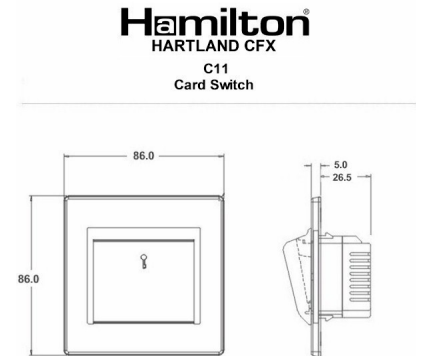

#### Item Image

#### Dimensions

Primary Range	Hartland CFX
Insert Type	1 gang 10A (6AX) Card Switch On/Off with Blue LED Locator
Insert Colour	Antique Brass/Black
EAN13 Barcode	5017504010386
Commodity Code	85363010
Luckins TSI	391561009
Dimensions(Nominal)	Single: Height = 86.0mm Width = 86.0mm Depth = 5.0mm
Switched Poles	Single
Current Rating	10A (6AX)
Voltage	220/250V AC
Maximum Load	10 Amp (6 Amp inductive)
Mains Frequency	50Hz
IP Rating	IP2XD
Contact Gap Minimum	3mm
Terminal Capacity 1	3x1mm <sup>2</sup>
Terminal Capacity 2	2x1.5mm <sup>2</sup>
Terminal Capacity 3	1x2.5mm <sup>2</sup>
Earth Terminal Capacity 1	5x1mm <sup>2</sup>
Earth Terminal Capacity 2	4 x 1.5mm <sup>2</sup>
Earth Terminal Capacity 3	3 x 2.5mm <sup>2</sup>
Earth Terminal Capacity 4	1 x 4mm <sup>2</sup> Multi-strand
Earth Terminal Capacity 5	1 x 6mm <sup>2</sup>
Product Class 1	Must be earthed
Ambient Operating Temperature	-5° to +40°C
Recommended Location	Internal Use Only
Maximum Installation Altitude	2000m
Standard/Approval	BS EN 60669-2-3
Additional Notes	Adjustable Time Delay 10 seconds - 5 minutes. Suitable for 44mm and 54mm width Hotel Key Cards