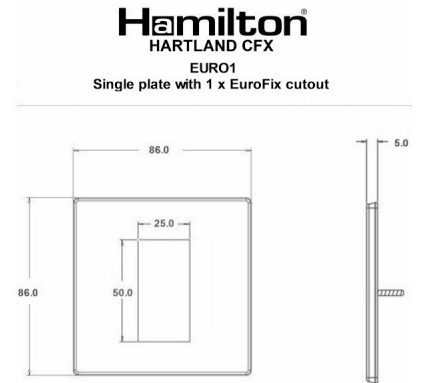

79CEURO1

Hartland CFX | HARTLAND CFX RANGE | EuroFix Apertured Plates complete with Fixing Grid

Item Image

Wiring

Dimensions

Primary Range	Hartland CFX	
Insert Type	1 gang EuroFix 25x50mm Apertured Plate with Grid	
Insert Colour	No Insert Colour	
EAN13 Barcode	5017504299163	
Commodity Code	74199100	
Luckins TSI	391561012	
Dimensions(Nominal)	Single: Height = 86.0mm Width = 86.0mm Depth = 5.0mm	
Weight	122 GR	
Switched Poles	N/A	
Current Rating	Insert Specific	
Voltage	Insert Specific	
Maximum Load	Insert Specific	
IP Rating	N/A	
Contact Gap Minimum	N/A	
Earth Terminal Capacity 1	5x1mm ²	
Earth Terminal Capacity 2	4x1.5mm ²	
Earth Terminal Capacity 3	3x2.5mm ²	
Earth Terminal Capacity 4	1x4mm ² Multi-strand	
Earth Terminal Capacity 5	1x6mm ²	
Product Class 1	Face plate must be earthed	
Recommended Location	Internal Use Only	
Maximum Installation Altitude	2000m	
Standard/Approval	N/A	
Additional Notes	See EuroFix for a full range of inserts. Plates must be Earthed via the Earth Tag.	
All products listed conform to current British or European standard and the product information is correct at the time of going to press.	All accessories are manufactured under an accredited BS EN ISO 9001 : 2015 Quality Management System.	It is the policy of the company to improve products as part of our development programme. Therefore, we reserve the right to alter designs and dimensions without prior notice.