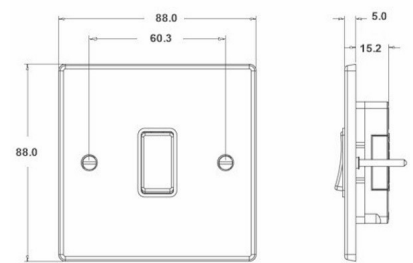

79R21AB-B

Hartland | HARTLAND RANGE | Rocker Switches

Item Image

Wiring

Dimensions

Hamilton®
HARTLAND
R21
2 Way Rocker

Primary Range	Hartland
Insert Type	1 gang 10AX 2 Way Rocker
Insert Colour	Antique Brass/Black
EAN13 Barcode	5017503292219
Commodity Code	85363010
Luckins TSI	386903724
Dimensions(Nominal)	Single: Height = 88.0mm Width = 88.0mm Depth = 5.0mm
Weight	100 GR
Switched Poles	Single
Current Rating	10AX
Voltage	220/250V AC
Maximum Load	10 Amp inductive
Mains Frequency	50Hz
IP Rating	IP2XD
Contact Gap Minimum	3mm
Terminal Capacity 1	5x1mm ²
Terminal Capacity 2	4x1.5mm ²
Terminal Capacity 3	1x2.5mm ²
Terminal Capacity 4	1x4mm ² Multi-strand
Terminal Capacity 5	1x6mm ²
Earth Terminal Capacity 1	5x1mm ²
Earth Terminal Capacity 2	4x1.5mm ²
Earth Terminal Capacity 3	3x2.5mm ²
Earth Terminal Capacity 4	1x4mm ² Multi-strand
Earth Terminal Capacity 5	1x6mm ²
Product Class 1	Must be earthed
Ambient Operating Temperature	-5° to +40°C
Recommended Location	Internal Use Only
Maximum Installation Altitude	2000m