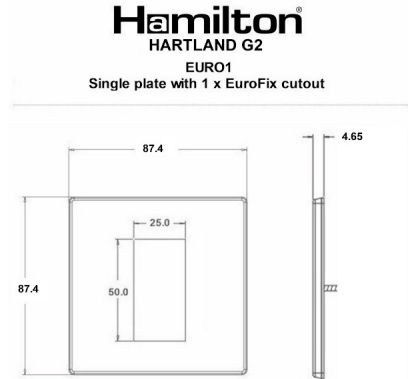

7G29EURO1

Hartland G2 | HARTLAND G2 RANGE | EuroFix Apertured Plates complete with Fixing Grid

Item Image

Wiring

Dimensions

Primary Range	Hartland G2	
Insert Type	1 gang EuroFix 25x50mm Apertured Plate with Grid	
Insert Colour	No Insert Colour	
EAN13 Barcode	5051164003142	
Commodity Code	73269098	
Luckins TSI	407516841	
Dimensions(Nominal)	Single: Height = 87.4mm Width = 87.4mm Depth = 4.65mm	
Switched Poles	N/A	
Current Rating	Insert Specific	
Voltage	Insert Specific	
Maximum Load	Insert Specific	
IP Rating	N/A	
Contact Gap Minimum	N/A	
Earth Terminal Capacity 1	5x1mm ²	
Earth Terminal Capacity 2	4x1.5mm ²	
Earth Terminal Capacity 3	3x2.5mm ²	
Earth Terminal Capacity 4	1x4mm ² Multi-strand	
Earth Terminal Capacity 5	1x6mm ²	
Product Class 1	Face plate must be earthed	
Recommended Location	Internal Use Only	
Maximum Installation Altitude	2000m	
Standard/Approval	N/A	
Additional Notes	See EuroFix for a full range of inserts. Plates must be Earthed via the Earth Tag.	
All products listed conform to current British or European standard and the product information is correct at the time of going to press.	All accessories are manufactured under an accredited BS EN ISO 9001 : 2015 Quality Management System.	It is the policy of the company to improve products as part of our development programme. Therefore, we reserve the right to alter designs and dimensions without prior notice.

7G29EURO1

Hartland G2 | HARTLAND G2 RANGE | EuroFix Apertured Plates complete with Fixing Grid

Illustrations and diagrams are reproduced within the limitations of reproduction and printing process and are not binding.