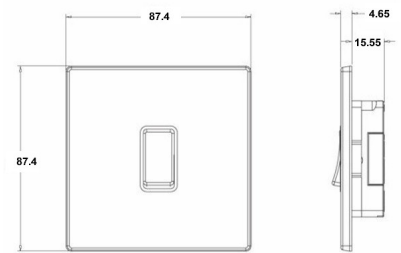

7G29R21AB-B

Hartland G2 | HARTLAND G2 RANGE | Rocker Switches

Item Image

Wiring

Dimensions

Hamilton®
HARTLAND G2
R21
2 Way Rocker

Primary Range	Hartland G2
Insert Type	1 gang 10AX 2 Way Rocker
Insert Colour	Antique Brass/Black
EAN13 Barcode	5051164003203
Commodity Code	85363010
Luckins TSI	407519262
Dimensions(Nominal)	Single: Height = 87.4mm Width = 87.4mm Depth = 4.65mm
Switched Poles	Single
Current Rating	10AX
Voltage	220/250V AC
Maximum Load	10 Amp inductive
Mains Frequency	50Hz
IP Rating	IP2XD
Contact Gap Minimum	3mm
Terminal Capacity 1	5x1mm ²
Terminal Capacity 2	4x1.5mm ²
Terminal Capacity 3	1x2.5mm ²
Terminal Capacity 4	1x4mm ² Multi-strand
Terminal Capacity 5	1x6mm ²
Earth Terminal Capacity 1	5x1mm ²
Earth Terminal Capacity 2	4x1.5mm ²
Earth Terminal Capacity 3	3x2.5mm ²
Earth Terminal Capacity 4	1x4mm ² Multi-strand
Earth Terminal Capacity 5	1x6mm ²
Product Class 1	Must be earthed
Ambient Operating Temperature	-5° to +40°C
Recommended Location	Internal Use Only
Maximum Installation Altitude	2000m
Standard/Approval	BS EN 60669-1