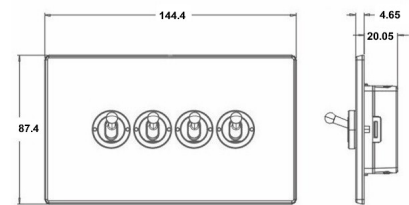

7G2EBT24

Hartland G2 | HARTLAND G2 RANGE | Toggle Switches

Item Image

Wiring

Dimensions

Hamilton®
HARTLAND G2
T24
2 Way Toggle

Primary Range	Hartland G2
Insert Type	4 gang 20AX 2 Way Toggle
Insert Colour	Black Nickel
EAN13 Barcode	5051164026035
Commodity Code	85363030
Luckins TSI	423823084
Dimensions(Nominal)	Double: Height = 87.4mm Width = 144.4mm Depth = 4.65mm
Switched Poles	Single
Current Rating	20AX
Voltage	220/250V AC
Maximum Load	20 Amp inductive
Mains Frequency	50Hz
IP Rating	IP2XD
Contact Gap Minimum	3mm
Terminal Capacity 1	5x1mm ²
Terminal Capacity 2	4x1.5mm ²
Terminal Capacity 3	2x2.5mm ²
Terminal Capacity 4	2x4mm ² Multi-strand
Terminal Capacity 5	1x6mm ²
Earth Terminal Capacity 1	6x1mm ²
Earth Terminal Capacity 2	5x1.5mm ²
Earth Terminal Capacity 3	3x2.5mm ²
Earth Terminal Capacity 4	2x4mm ² Multi-strand
Earth Terminal Capacity 5	1x6mm ²
Product Class 1	Must be earthed
Ambient Operating Temperature	-5° to +40°C
Recommended Location	Internal Use Only
Maximum Installation Altitude	2000m
Standard/Approval	BS EN 60669-1