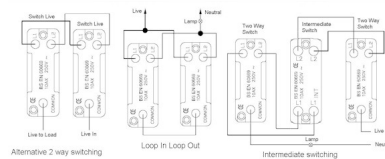

7G2EBT24

Hartland G2 | HARTLAND G2 RANGE | Toggle Switches

Item Image

Wiring

Dimensions

Hamilton®
HARTLAND G2
T24
2 Way Toggle

Primary Range	Hartland G2
Insert Type	4 gang 20AX 2 Way Toggle
Insert Colour	Black Nickel
EAN13 Barcode	5051164026035
Commodity Code	85363030
Luckins TSI	423823084
Dimensions(Nominal)	Double: Height = 87.4mm Width = 144.4mm Depth = 4.65mm
Switched Poles	Single
Current Rating	20AX
Voltage	220/250V AC
Maximum Load	20 Amp inductive
Mains Frequency	50Hz
IP Rating	IP2XD
Contact Gap Minimum	3mm
Terminal Capacity 1	5x1mm ²
Terminal Capacity 2	4x1.5mm ²
Terminal Capacity 3	2x2.5mm ²
Terminal Capacity 4	2x4mm ² Multi-strand
Terminal Capacity 5	1x6mm ²
Earth Terminal Capacity 1	6x1mm ²
Earth Terminal Capacity 2	5x1.5mm ²
Earth Terminal Capacity 3	3x2.5mm ²
Earth Terminal Capacity 4	2x4mm ² Multi-strand
Earth Terminal Capacity 5	1x6mm ²
Product Class 1	Must be earthed
Ambient Operating Temperature	-5° to +40°C
Recommended Location	Internal Use Only
Maximum Installation Altitude	2000m
Standard/Approval	BS EN 60669-1