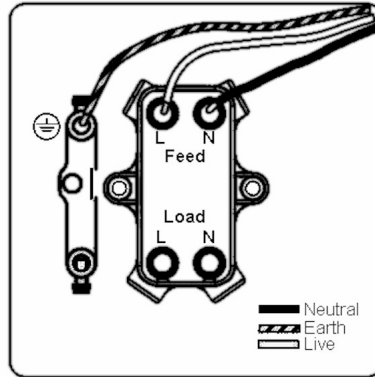

7G2MWDPCWH-W

Hartland G2 | HARTLAND G2 RANGE | Double Pole Switches

Item Image

Wiring

Dimensions

Primary Range	Hartland G2
Insert Type	1 gang 20AX Double Pole Rocker + Neon + Cable Outlet
Insert Colour	White/White
EAN13 Barcode	5051164004927
Commodity Code	85363030
Luckins TSI	407519770
Dimensions(Nominal)	Single: Height = 87.4mm Width = 87.4mm Depth = 4.65mm
Switched Poles	Double
Current Rating	20AX
Voltage	220/250V AC
Maximum Load	20 Amp inductive
Mains Frequency	50Hz
IP Rating	IP2XD
Contact Gap Minimum	3mm
Terminal Capacity 1	3x2.5mm ²
Terminal Capacity 2	2x4mm ² Multi-strand
Terminal Capacity 3	1x6mm ²
Earth Terminal Capacity 1	6x1mm ²
Earth Terminal Capacity 2	5x1.5mm ²
Earth Terminal Capacity 3	3x2.5mm ²
Earth Terminal Capacity 4	2x4mm ² Multi-strand
Earth Terminal Capacity 5	1x6mm ²
Product Class 1	Must be earthed
Ambient Operating Temperature	-5° to +40°C
Recommended Location	Internal Use Only
Maximum Installation Altitude	2000m
Cable Outlet Minimum/Maximum	Min = 0.75mm ² Max = 2.5mm ²
Standard/Approval	BS EN 60669-1