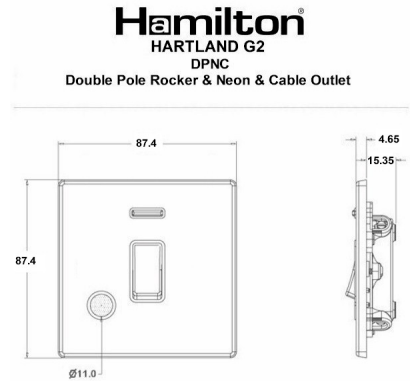

7G2MWDPCWH-W

Hartland G2 | HARTLAND G2 RANGE | Double Pole Switches

Item Image

Wiring

Dimensions

Primary Range	Hartland G2
Insert Type	1 gang 20AX Double Pole Rocker + Neon + Cable Outlet
Insert Colour	White/White
EAN13 Barcode	5051164004927
Commodity Code	85363030
Luckins TSI	407519770
Dimensions(Nominal)	Single: Height = 87.4mm Width = 87.4mm Depth = 4.65mm
Switched Poles	Double
Current Rating	20AX
Voltage	220/250V AC
Maximum Load	20 Amp inductive
Mains Frequency	50Hz
IP Rating	IP2XD
Contact Gap Minimum	3mm
Terminal Capacity 1	3x2.5mm ²
Terminal Capacity 2	2x4mm ² Multi-strand
Terminal Capacity 3	1x6mm ²
Earth Terminal Capacity 1	6x1mm ²
Earth Terminal Capacity 2	5x1.5mm ²
Earth Terminal Capacity 3	3x2.5mm ²
Earth Terminal Capacity 4	2x4mm ² Multi-strand
Earth Terminal Capacity 5	1x6mm ²
Product Class 1	Must be earthed
Ambient Operating Temperature	-5° to +40°C
Recommended Location	Internal Use Only
Maximum Installation Altitude	2000m
Cable Outlet Minimum/Maximum	Min = 0.75mm ² Max = 2.5mm ²
Standard/Approval	BS EN 60669-1