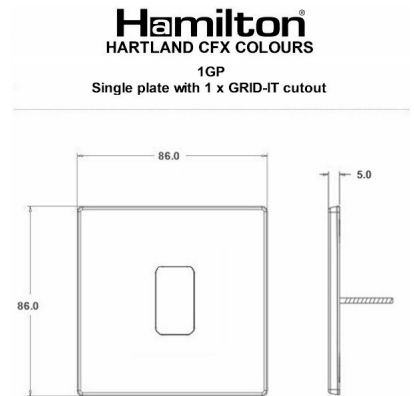

7WC1GP

Hartland CFX Colours | HARTLAND CFX COLOURS RANGE | GRID-IT Grid Fix Apertured Plates complete with Fixing Grid

Item Image

Wiring

Dimensions

Primary Range	Hartland CFX Colours	
Insert Type	1 gang Grid Fix Aperture Plate with Grid	
Insert Colour	No Insert Colour	
EAN13 Barcode	5017504006037	
Commodity Code	39206100	
Luckins TSI	394188971	
Dimensions(Nominal)	Single: Height = 86.0mm Width = 86.0mm Depth = 5.0mm	
Weight	73 GR	
Switched Poles	N/A	
Current Rating	n/a	
IP Rating	N/A	
Contact Gap Minimum	N/A	
Earth Terminal Capacity 1	11mm ²	
Product Class 1	Face plate must be earthed	
Recommended Location	Internal Use Only	
Maximum Installation Altitude	2000m	
Standard/Approval	N/A	
Additional Notes	See GRID-IT for a full range of inserts. Plates must be Earthed via the Earth Tag.	
All products listed conform to current British or European standard and the product information is correct at the time of going to press.	All accessories are manufactured under an accredited BS EN ISO 9001 : 2015 Quality Management System.	It is the policy of the company to improve products as part of our development programme. Therefore, we reserve the right to alter designs and dimensions without prior notice.
Illustrations and diagrams are reproduced within the limitations of reproduction and printing process and are not binding.	Due to manufacturing processes we cannot guarantee an exact colour match and shadings of of certain finishes.	Correct as at 17 May 2022 05:56 PM E&OE