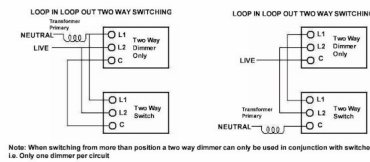

7WC1X2VWH

Hartland CFX Colours | HARTLAND CFX COLOURS RANGE | Inductive Leading Edge Push On/Off Rotary 2 Way Switching Dimmers

Item Image

Wiring

Dimensions

Primary Range	Hartland CFX Colours
Insert Type	1 gang 200VA Inductive Leading Edge Push On/Off Rotary 2 Way Switching Dimmer
Insert Colour	White
EAN13 Barcode	5017504006044
Commodity Code	85365015
Luckins TSI	394188984
Dimensions(Nominal)	Single: Height = 86.0mm Width = 86.0mm Depth = 5.0mm
Switched Poles	Single
Current Rating	0.8 Amp
Voltage	220/250V AC
Maximum Load	200VA (low voltage) Min Load 25VA
Mains Frequency	50Hz
IP Rating	IP2XD
Contact Gap Minimum	None
Terminal Capacity 1	2x1mm ²
Terminal Capacity 2	2x1.5mm ²
Earth Terminal Capacity 1	5x1mm ²
Earth Terminal Capacity 2	4 x 1.5mm ²
Earth Terminal Capacity 3	3 x 2.5mm ²
Earth Terminal Capacity 4	1 x 4mm ² Multi-strand
Earth Terminal Capacity 5	1 x 6mm ²
Product Class 1	Face plate must be earthed
Ambient Operating Temperature	-5° to +40°C
Recommended Location	Internal Use Only
Maximum Installation Altitude	2000m
Standard/Approval	BS EN 60669-1