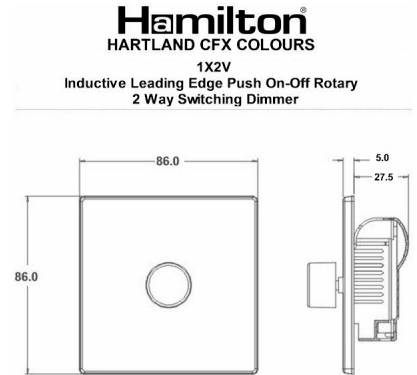

7WC1X2VWH

Hartland CFX Colours | HARTLAND CFX COLOURS RANGE | Inductive Leading Edge Push On/Off Rotary 2 Way Switching Dimmers

Item Image

Wiring

Dimensions

Primary Range	Hartland CFX Colours
Insert Type	1 gang 200VA Inductive Leading Edge Push On/Off Rotary 2 Way Switching Dimmer
Insert Colour	White
EAN13 Barcode	5017504006044
Commodity Code	85365015
Luckins TSI	394188984
Dimensions(Nominal)	Single: Height = 86.0mm Width = 86.0mm Depth = 5.0mm
Switched Poles	Single
Current Rating	0.8 Amp
Voltage	220/250V AC
Maximum Load	200VA (low voltage) Min Load 25VA
Mains Frequency	50Hz
IP Rating	IP2XD
Contact Gap Minimum	None
Terminal Capacity 1	2x1mm ²
Terminal Capacity 2	2x1.5mm ²
Earth Terminal Capacity 1	5x1mm ²
Earth Terminal Capacity 2	4 x 1.5mm ²
Earth Terminal Capacity 3	3 x 2.5mm ²
Earth Terminal Capacity 4	1 x 4mm ² Multi-strand
Earth Terminal Capacity 5	1 x 6mm ²
Product Class 1	Face plate must be earthed
Ambient Operating Temperature	-5° to +40°C
Recommended Location	Internal Use Only
Maximum Installation Altitude	2000m
Standard/Approval	BS EN 60669-1