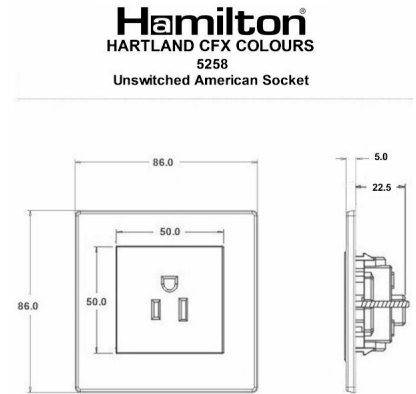

7WC5258W

Hartland CFX Colours | HARTLAND CFX COLOURS RANGE | International Power Sockets

Item Image

Wiring

Dimensions

Primary Range	Hartland CFX Colours	
Insert Type	1 gang 15A 110V AC American Unswitched Socket	
Insert Colour	White	
EAN13 Barcode	5017504006211	
Commodity Code	85363010	
Luckins TSI	394189132	
Dimensions(Nominal)	Single: Height = 86.0mm Width = 86.0mm Depth = 5.0mm	
Switched Poles	None	
Current Rating	15 Amp	
Voltage	110V AC	
Maximum Load	15 Amp	
Mains Frequency	60Hz	
IP Rating	IP2XD	
Contact Gap Minimum	None	
Terminal Capacity 1	3x2.5mm ²	
Terminal Capacity 2	2x4mm ²	
Terminal Capacity 3	1x6mm ² Multi-strand	
Product Class 1	Face plate must be earthed	
Ambient Operating Temperature	-5° to +40°C	
Recommended Location	Internal Use Only	
Maximum Installation Altitude	2000m	
Standard/Approval	BS EN ISO 5733 + IEC 60884-1	
Additional Notes	Shuttered :Yes	
All products listed conform to current British or European standard and the product information is correct at the time of going to press.	All accessories are manufactured under an accredited BS EN ISO 9001 : 2015 Quality Management System.	It is the policy of the company to improve products as part of our development programme. Therefore, we reserve the right to alter designs and dimensions without prior notice.