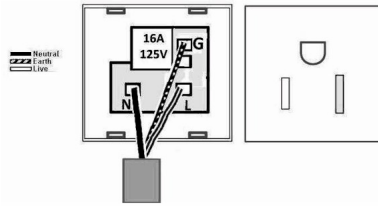

7WC5258W

Hartland CFX Colours | HARTLAND CFX COLOURS RANGE | International Power Sockets

Item Image

Wiring

Dimensions

Primary Range	Hartland CFX Colours	
Insert Type	1 gang 15A 110V AC American Unswitched Socket	
Insert Colour	White	
EAN13 Barcode	5017504006211	
Commodity Code	85363010	
Luckins TSI	394189132	
Dimensions(Nominal)	Single: Height = 86.0mm Width = 86.0mm Depth = 5.0mm	
Switched Poles	None	
Current Rating	15 Amp	
Voltage	110V AC	
Maximum Load	15 Amp	
Mains Frequency	60Hz	
IP Rating	IP2XD	
Contact Gap Minimum	None	
Terminal Capacity 1	3x2.5mm ²	
Terminal Capacity 2	2x4mm ²	
Terminal Capacity 3	1x6mm ² Multi-strand	
Product Class 1	Face plate must be earthed	
Ambient Operating Temperature	-5° to +40°C	
Recommended Location	Internal Use Only	
Maximum Installation Altitude	2000m	
Standard/Approval	BS EN ISO 5733 + IEC 60884-1	
Additional Notes	Shuttered :Yes	
All products listed conform to current British or European standard and the product information is correct at the time of going to press.	All accessories are manufactured under an accredited BS EN ISO 9001 : 2015 Quality Management System.	It is the policy of the company to improve products as part of our development programme. Therefore, we reserve the right to alter designs and dimensions without prior notice.