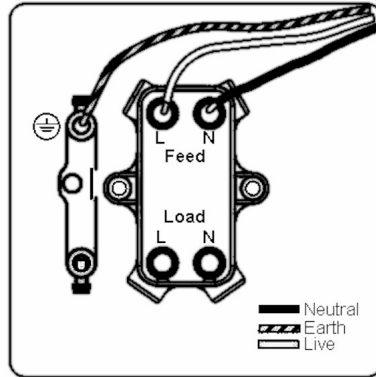

7WCDPNWH-W

Hartland CFX Colours | HARTLAND CFX COLOURS RANGE | Double Pole Switches

Item Image

Wiring

Dimensions

Primary Range	Hartland CFX Colours
Insert Type	1 gang 20AX Double Pole Rocker + Neon
Insert Colour	White/White
EAN13 Barcode	5017504006303
Commodity Code	85363030
Luckins TSI	394189268
Dimensions(Nominal)	Single: Height = 86.0mm Width = 86.0mm Depth = 5.0mm
Weight	92 GR
Switched Poles	Double
Current Rating	20AX
Voltage	220/250V AC
Maximum Load	20 Amp inductive
Mains Frequency	50Hz
IP Rating	IP2XD
Contact Gap Minimum	3mm
Terminal Capacity 1	3x2.5mm ²
Terminal Capacity 2	2x4mm ² Multi-strand
Terminal Capacity 3	1x6mm ²
Earth Terminal Capacity 1	6x1mm ²
Earth Terminal Capacity 2	5x1.5mm ²
Earth Terminal Capacity 3	3x2.5mm ²
Earth Terminal Capacity 4	2x4mm ² Multi-strand
Earth Terminal Capacity 5	1x6mm ²
Product Class 1	Must be earthed
Ambient Operating Temperature	-5° to +40°C
Recommended Location	Internal Use Only
Maximum Installation Altitude	2000m
Standard/Approval	BS EN 60669-1