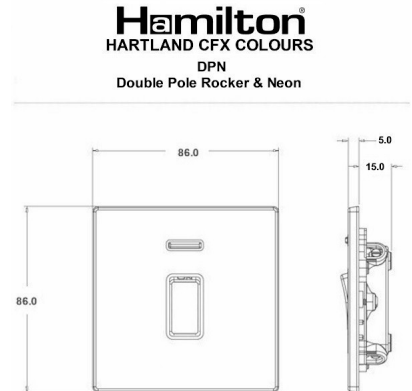

7WCDPNWH-W

Hartland CFX Colours | HARTLAND CFX COLOURS RANGE | Double Pole Switches

Item Image

Wiring

Dimensions

Primary Range	Hartland CFX Colours
Insert Type	1 gang 20AX Double Pole Rocker + Neon
Insert Colour	White/White
EAN13 Barcode	5017504006303
Commodity Code	85363030
Luckins TSI	394189268
Dimensions(Nominal)	Single: Height = 86.0mm Width = 86.0mm Depth = 5.0mm
Weight	92 GR
Switched Poles	Double
Current Rating	20AX
Voltage	220/250V AC
Maximum Load	20 Amp inductive
Mains Frequency	50Hz
IP Rating	IP2XD
Contact Gap Minimum	3mm
Terminal Capacity 1	3x2.5mm ²
Terminal Capacity 2	2x4mm ² Multi-strand
Terminal Capacity 3	1x6mm ²
Earth Terminal Capacity 1	6x1mm ²
Earth Terminal Capacity 2	5x1.5mm ²
Earth Terminal Capacity 3	3x2.5mm ²
Earth Terminal Capacity 4	2x4mm ² Multi-strand
Earth Terminal Capacity 5	1x6mm ²
Product Class 1	Must be earthed
Ambient Operating Temperature	-5° to +40°C
Recommended Location	Internal Use Only
Maximum Installation Altitude	2000m
Standard/Approval	BS EN 60669-1

7WCDPNWH-W

Hartland CFX Colours | HARTLAND CFX COLOURS RANGE | Double Pole Switches

All products listed conform to current British or European standard and the product information is correct at the time of going to press.