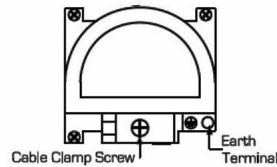

7WCDTRIDW

Hartland CFX Colours | HARTLAND CFX COLOURS RANGE | Digital Television Sockets - Screened Non-Isolated/DAB Compatible

Item Image

Wiring

Dimensions

Hamilton®
HARTLAND CFX COLOURS
DTRID
Non-Isolated TV/FM/Satellite1
Triplexer 1in/3out

Primary Range	Hartland CFX Colours	
Insert Type	Non-Isolated TV+FM+SAT Triplexer 1in/3out (DAB Compatible)	
Insert Colour	White	
EAN13 Barcode	5017504006334	
Commodity Code	85367000	
Luckins TSI	394189239	
Dimensions(Nominal)	Single: Height = 86.0mm Width = 86.0mm Depth = 5.0mm	
Switched Poles	N/A	
Current Rating	n/a	
IP Rating	IP2XD	
Contact Gap Minimum	N/A	
Earth Terminal Capacity 1	5x1mm²	
Earth Terminal Capacity 2	4 x 1.5mm²	
Earth Terminal Capacity 3	3 x 2.5mm²	
Earth Terminal Capacity 4	1 x 4mm² Multi-strand	
Earth Terminal Capacity 5	1 x 6mm²	
Product Class 1	Must be earthed (ref BS7671 415.2.1)	
Ambient Operating Temperature	-5° to +40°C	
Recommended Location	Internal Use Only	
Maximum Installation Altitude	2000m	
Standard/Approval	BS EN 50083-2:2012/A1; 2015. BS EN 61169-2:2007. BS EN 61169-24:2009	
All products listed conform to current British or European standard and the product information is correct at the time of going to press.	All accessories are manufactured under an accredited BS EN ISO 9001 : 2015 Quality Management System.	It is the policy of the company to improve products as part of our development programme. Therefore, we reserve the right to alter designs and dimensions without prior notice.