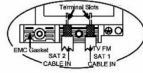

7WCDTRIDW

Hartland CFX Colours | HARTLAND CFX COLOURS RANGE | Digital Television Sockets - Screened Non-Isolated/DAB Compatible

Item Image

Wiring

Dimensions

Hamilton®
HARTLAND CFX COLOURS
DTRID
Non-Isolated TV/FM/Satellite1
Triplexer 1in/3out

Primary Range	Hartland CFX Colours	
Insert Type	Non-Isolated TV+FM+SAT Triplexer 1in/3out (DAB Compatible)	
Insert Colour	White	
EAN13 Barcode	5017504006334	
Commodity Code	85367000	
Luckins TSI	394189239	
Dimensions(Nominal)	Single: Height = 86.0mm Width = 86.0mm Depth = 5.0mm	
Switched Poles	N/A	
Current Rating	n/a	
IP Rating	IP2XD	
Contact Gap Minimum	N/A	
Earth Terminal Capacity 1	5x1mm²	
Earth Terminal Capacity 2	4 x 1.5mm²	
Earth Terminal Capacity 3	3 x 2.5mm²	
Earth Terminal Capacity 4	1 x 4mm² Multi-strand	
Earth Terminal Capacity 5	1 x 6mm²	
Product Class 1	Must be earthed (ref BS7671 415.2.1)	
Ambient Operating Temperature	-5° to +40°C	
Recommended Location	Internal Use Only	
Maximum Installation Altitude	2000m	
Standard/Approval	BS EN 50083-2:2012/A1; 2015. BS EN 61169-2:2007. BS EN 61169-24:2009	
All products listed conform to current British or European standard and the product information is correct at the time of going to press.	All accessories are manufactured under an accredited BS EN ISO 9001 : 2015 Quality Management System.	It is the policy of the company to improve products as part of our development programme. Therefore, we reserve the right to alter designs and dimensions without prior notice.