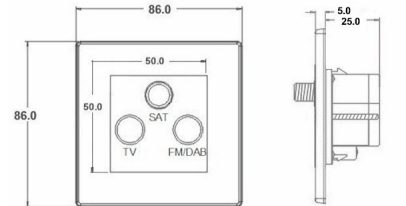

Dimensions

Hamilton®
HARTLAND CFX COLOURS
DTRID
Non-Isolated TV/FM/Satellite1
Triplexer 1in/3out

Primary Range	Hartland CFX Colours	
Insert Type	Non-Isolated TV+FM+SAT Triplexer 1in/3out (DAB Compatible)	
Insert Colour	White	
EAN13 Barcode	5017504006334	
Commodity Code	85367000	
Luckins TSI	394189239	
Dimensions(Nominal)	Single: Height = 86.0mm Width = 86.0mm Depth = 5.0mm	
Switched Poles	N/A	
Current Rating	n/a	
IP Rating	IP2XD	
Contact Gap Minimum	N/A	
Earth Terminal Capacity 1	5x1mm²	
Earth Terminal Capacity 2	4 x 1.5mm²	
Earth Terminal Capacity 3	3 x 2.5mm²	
Earth Terminal Capacity 4	1 x 4mm² Multi-strand	
Earth Terminal Capacity 5	1 x 6mm²	
Product Class 1	Must be earthed (ref BS7671 415.2.1)	
Ambient Operating Temperature	-5° to +40°C	
Recommended Location	Internal Use Only	
Maximum Installation Altitude	2000m	
Standard/Approval	BS EN 50083-2:2012/A1; 2015. BS EN 61169-2:2007. BS EN 61169-24:2009	
All products listed conform to current British or European standard and the product information is correct at the time of going to press.	All accessories are manufactured under an accredited BS EN ISO 9001 : 2015 Quality Management System.	It is the policy of the company to improve products as part of our development programme. Therefore, we reserve the right to alter designs and dimensions without prior notice.