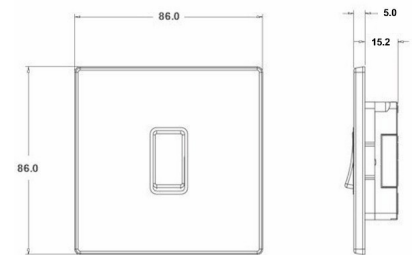

7WCR21WH-W

Hartland CFX Colours | HARTLAND CFX COLOURS RANGE | Rocker Switches

Item Image

Wiring

Dimensions

Hamilton®
HARTLAND CFX COLOURS
R21
2 Way Rocker

Primary Range	Hartland CFX Colours
Insert Type	1 gang 10AX 2 Way Rocker
Insert Colour	White/White
EAN13 Barcode	5017504006433
Commodity Code	85363010
Luckins TSI	394189310
Dimensions(Nominal)	Single: Height = 86.0mm Width = 86.0mm Depth = 5.0mm
Weight	63 GR
Switched Poles	Single
Current Rating	10AX
Voltage	220/250V AC
Maximum Load	10 Amp inductive
Mains Frequency	50Hz
IP Rating	IP2XD
Contact Gap Minimum	3mm
Terminal Capacity 1	5x1mm ²
Terminal Capacity 2	4x1.5mm ²
Terminal Capacity 3	1x2.5mm ²
Terminal Capacity 4	1x4mm ² Multi-strand
Terminal Capacity 5	1x6mm ²
Earth Terminal Capacity 1	5x1mm ²
Earth Terminal Capacity 2	4x1.5mm ²
Earth Terminal Capacity 3	3x2.5mm ²
Earth Terminal Capacity 4	1x4mm ² Multi-strand
Earth Terminal Capacity 5	1x6mm ²
Product Class 1	Must be earthed
Ambient Operating Temperature	-5° to +40°C
Recommended Location	Internal Use Only
Maximum Installation Altitude	2000m