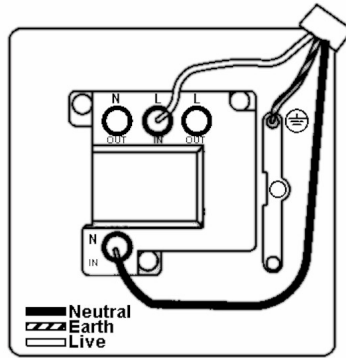

7WCSPNWH-W

Hartland CFX Colours | HARTLAND CFX COLOURS RANGE | Connection Units

Item Image

Wiring

Dimensions

Primary Range	Hartland CFX Colours
Insert Type	1 gang 13A Double Pole Fused Spur + Neon
Insert Colour	White/White
EAN13 Barcode	5017504006556
Commodity Code	85369010
Luckins TSI	394189488
Dimensions(Nominal)	Single: Height = 86.0mm Width = 86.0mm Depth = 5.0mm
Weight	104 GR
Switched Poles	Double
Current Rating	13 Amp
Voltage	220/250V AC
Maximum Load	13 Amp
Mains Frequency	50Hz
IP Rating	IP2XD
Contact Gap Minimum	3mm
Terminal Capacity 1	3x2.5mm ²
Terminal Capacity 2	2x4mm ² Multi-Strand
Terminal Capacity 3	1x6mm ²
Earth Terminal Capacity 1	6x1mm ²
Earth Terminal Capacity 2	5x1.5mm ²
Earth Terminal Capacity 3	3x2.5mm ²
Earth Terminal Capacity 4	2x4mm ² Multi-Strand
Earth Terminal Capacity 5	1x6mm ²
Product Class 1	Must be earthed
Ambient Operating Temperature	-5° to +40°C
Recommended Location	Internal Use Only
Maximum Installation Altitude	2000m
Standard/Approval	BS 1363-4

7WCSPNWH-W

Hartland CFX Colours | HARTLAND CFX COLOURS RANGE | Connection Units

All products listed conform to current British or European standard and the product information is correct at the time of going to press.