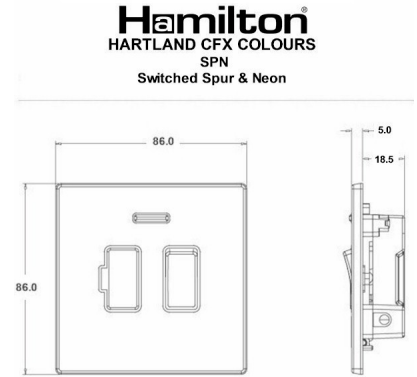

7WCSPNWH-W

Hartland CFX Colours | HARTLAND CFX COLOURS RANGE | Connection Units

Item Image

Wiring

Dimensions

Primary Range	Hartland CFX Colours
Insert Type	1 gang 13A Double Pole Fused Spur + Neon
Insert Colour	White/White
EAN13 Barcode	5017504006556
Commodity Code	85369010
Luckins TSI	394189488
Dimensions(Nominal)	Single: Height = 86.0mm Width = 86.0mm Depth = 5.0mm
Weight	104 GR
Switched Poles	Double
Current Rating	13 Amp
Voltage	220/250V AC
Maximum Load	13 Amp
Mains Frequency	50Hz
IP Rating	IP2XD
Contact Gap Minimum	3mm
Terminal Capacity 1	3x2.5mm ²
Terminal Capacity 2	2x4mm ² Multi-Strand
Terminal Capacity 3	1x6mm ²
Earth Terminal Capacity 1	6x1mm ²
Earth Terminal Capacity 2	5x1.5mm ²
Earth Terminal Capacity 3	3x2.5mm ²
Earth Terminal Capacity 4	2x4mm ² Multi-Strand
Earth Terminal Capacity 5	1x6mm ²
Product Class 1	Must be earthed
Ambient Operating Temperature	-5° to +40°C
Recommended Location	Internal Use Only
Maximum Installation Altitude	2000m
Standard/Approval	BS 1363-4

7WCSPNWH-W

Hartland CFX Colours | HARTLAND CFX COLOURS RANGE | Connection Units

All products listed conform to current British or European standard and the product information is correct at the time of going to press.