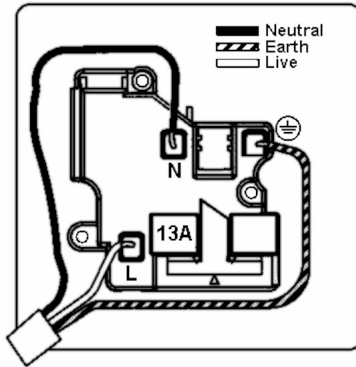

#### Dimensions

Primary Range	Hartland CFX Colours
Insert Type	1 gang 13A Double Pole Switched Socket
Insert Colour	White/White
EAN13 Barcode	5017504006563
Commodity Code	85363010
Luckins TSI	394189491
Dimensions(Nominal)	Single: Height = 86.0mm Width = 86.0mm Depth = 5.0mm
Weight	87 GR
Switched Poles	Double
Current Rating	13 Amp
Voltage	220/250V AC
Maximum Load	13 Amp
Mains Frequency	50Hz
IP Rating	IP2XD
Contact Gap Minimum	3mm
Terminal Capacity 1	4x2.5mm <sup>2</sup>
Terminal Capacity 2	3x4mm <sup>2</sup>
Terminal Capacity 3	2x6mm <sup>2</sup> Multi-Strand
Terminal Capacity 4	1x10mm <sup>2</sup>
Earth Terminal Capacity 1	4x2.5mm <sup>2</sup>
Earth Terminal Capacity 2	3x4mm <sup>2</sup>
Earth Terminal Capacity 3	2x6mm <sup>2</sup> Multi-Strand
Earth Terminal Capacity 4	1x10mm <sup>2</sup>
Product Class 1	Must be earthed
Ambient Operating Temperature	-5° to +40°C
Recommended Location	Internal Use Only
Maximum Installation Altitude	2000m
Standard/Approval	BS 1363-2
Additional Notes	Dual Earth: Yes