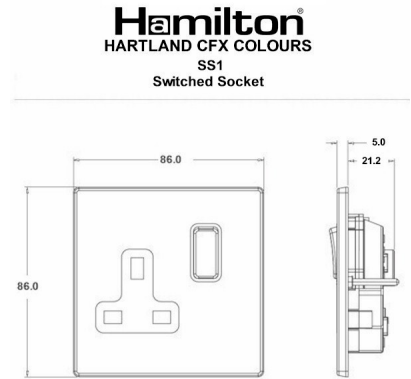

#### Item Image

#### Dimensions

Primary Range	Hartland CFX Colours
Insert Type	1 gang 13A Double Pole Switched Socket
Insert Colour	White/White
EAN13 Barcode	5017504006563
Commodity Code	85363010
Luckins TSI	394189491
Dimensions(Nominal)	Single: Height = 86.0mm Width = 86.0mm Depth = 5.0mm
Weight	87 GR
Switched Poles	Double
Current Rating	13 Amp
Voltage	220/250V AC
Maximum Load	13 Amp
Mains Frequency	50Hz
IP Rating	IP2XD
Contact Gap Minimum	3mm
Terminal Capacity 1	4x2.5mm <sup>2</sup>
Terminal Capacity 2	3x4mm <sup>2</sup>
Terminal Capacity 3	2x6mm <sup>2</sup> Multi-Strand
Terminal Capacity 4	1x10mm <sup>2</sup>
Earth Terminal Capacity 1	4x2.5mm <sup>2</sup>
Earth Terminal Capacity 2	3x4mm <sup>2</sup>
Earth Terminal Capacity 3	2x6mm <sup>2</sup> Multi-Strand
Earth Terminal Capacity 4	1x10mm <sup>2</sup>
Product Class 1	Must be earthed
Ambient Operating Temperature	-5° to +40°C
Recommended Location	Internal Use Only
Maximum Installation Altitude	2000m
Standard/Approval	BS 1363-2
Additional Notes	Dual Earth: Yes