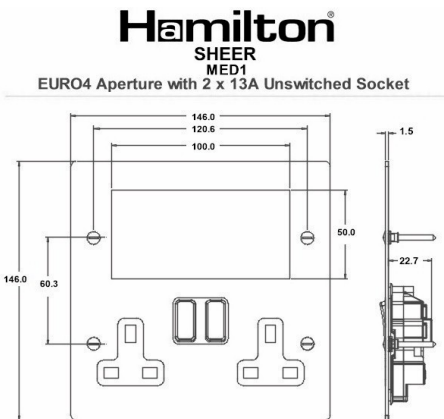

DATASHEET

Hamilton®

making connections beautifully

Code: 87MED1B

Sheer | SHEER RANGE | EuroFix Media Plates complete with 13A Unswitched Power Sockets

Product Image

Wiring

Dimensions

Luckins TSI

389451671

Dimensions(Nominal)

150x150: Height = 146.0mm Width = 146.0mm Depth = 1.5mm

Fixing Hole Centres

Box Fixing = 120.6mm x 2 Grid Fixing = N/A

Switched Poles

None