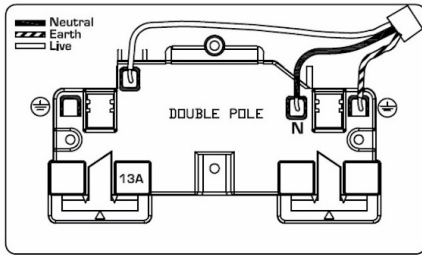

DATASHEET

Hamilton®

making connections beautifully

Code: 87MED1B

Sheer | SHEER RANGE | EuroFix Media Plates complete with 13A Unswitched Power Sockets

Product Image

Wiring

Dimensions

Luckins TSI

389451671

Dimensions(Nominal)

150x150: Height = 146.0mm Width = 146.0mm Depth = 1.5mm

Fixing Hole Centres

Box Fixing = 120.6mm x 2 Grid Fixing = N/A

Switched Poles

None