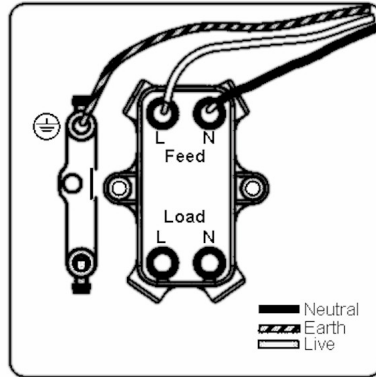

### Sheer CFX | SHEER CFX RANGE | Double Pole Switches

Item Image

Wiring

Dimensions

Primary Range	Sheer CFX
Insert Type	1 gang 20AX Double Pole Rocker + Neon
Insert Colour	Antique Brass/Black
EAN13 Barcode	5017504062941
Commodity Code	85363030
Luckins TSI	387385121
Dimensions(Nominal)	Single: Height = 86.0mm Width = 86.0mm Depth = 1.5mm plate + 3.0mm gasket
Switched Poles	Double
Current Rating	20AX
Voltage	220/250V AC
Maximum Load	20 Amp inductive
Mains Frequency	50Hz
IP Rating	IP2XD
Contact Gap Minimum	3mm
Terminal Capacity 1	3x2.5mm <sup>2</sup>
Terminal Capacity 2	2x4mm <sup>2</sup> Multi-strand
Terminal Capacity 3	1x6mm <sup>2</sup>
Earth Terminal Capacity 1	6x1mm <sup>2</sup>
Earth Terminal Capacity 2	5x1.5mm <sup>2</sup>
Earth Terminal Capacity 3	3x2.5mm <sup>2</sup>
Earth Terminal Capacity 4	2x4mm <sup>2</sup> Multi-strand
Earth Terminal Capacity 5	1x6mm <sup>2</sup>
Product Class 1	Must be earthed
Ambient Operating Temperature	-5° to +40°C
Recommended Location	Internal Use Only
Maximum Installation Altitude	2000m
Standard/Approval	BS EN 60669-1