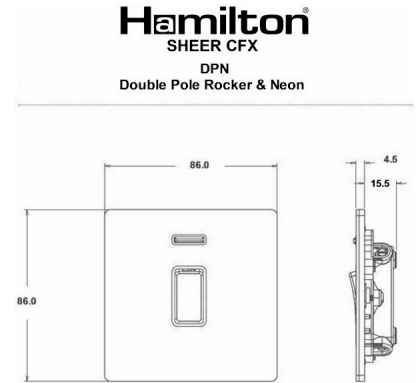

### Sheer CFX | SHEER CFX RANGE | Double Pole Switches

Item Image

Wiring

Dimensions

Primary Range	Sheer CFX
Insert Type	1 gang 20AX Double Pole Rocker + Neon
Insert Colour	Antique Brass/Black
EAN13 Barcode	5017504062941
Commodity Code	85363030
Luckins TSI	387385121
Dimensions(Nominal)	Single: Height = 86.0mm Width = 86.0mm Depth = 1.5mm plate + 3.0mm gasket
Switched Poles	Double
Current Rating	20AX
Voltage	220/250V AC
Maximum Load	20 Amp inductive
Mains Frequency	50Hz
IP Rating	IP2XD
Contact Gap Minimum	3mm
Terminal Capacity 1	3x2.5mm <sup>2</sup>
Terminal Capacity 2	2x4mm <sup>2</sup> Multi-strand
Terminal Capacity 3	1x6mm <sup>2</sup>
Earth Terminal Capacity 1	6x1mm <sup>2</sup>
Earth Terminal Capacity 2	5x1.5mm <sup>2</sup>
Earth Terminal Capacity 3	3x2.5mm <sup>2</sup>
Earth Terminal Capacity 4	2x4mm <sup>2</sup> Multi-strand
Earth Terminal Capacity 5	1x6mm <sup>2</sup>
Product Class 1	Must be earthed
Ambient Operating Temperature	-5° to +40°C
Recommended Location	Internal Use Only
Maximum Installation Altitude	2000m
Standard/Approval	BS EN 60669-1