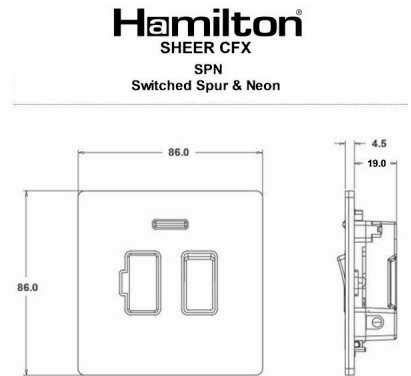

89CSPNAB-B

Sheer CFX | SHEER CFX RANGE | Connection Units

Item Image

Wiring

Dimensions

Primary Range	Sheer CFX
Insert Type	1 gang 13A Double Pole Fused Spur + Neon
Insert Colour	Antique Brass/Black
EAN13 Barcode	5017504062927
Commodity Code	85369010
Luckins TSI	387385723
Dimensions(Nominal)	Single: Height = 86.0mm Width = 86.0mm Depth = 1.5mm plate + 3.0mm gasket
Weight	180 GR
Switched Poles	Double
Current Rating	13 Amp
Voltage	220/250V AC
Maximum Load	13 Amp
Mains Frequency	50Hz
IP Rating	IP2XD
Contact Gap Minimum	3mm
Terminal Capacity 1	3x2.5mm ²
Terminal Capacity 2	2x4mm ² Multi-Strand
Terminal Capacity 3	1x6mm ²
Earth Terminal Capacity 1	6x1mm ²
Earth Terminal Capacity 2	5x1.5mm ²
Earth Terminal Capacity 3	3x2.5mm ²
Earth Terminal Capacity 4	2x4mm ² Multi-Strand
Earth Terminal Capacity 5	1x6mm ²
Product Class 1	Must be earthed
Ambient Operating Temperature	-5° to +40°C
Recommended Location	Internal Use Only
Maximum Installation Altitude	2000m
Standard/Approval	BS 1363-4