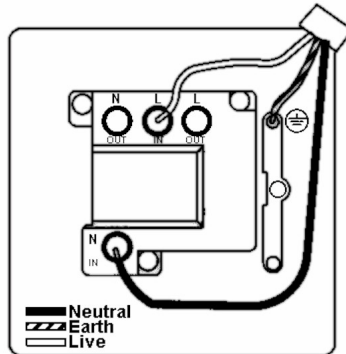

89CSPNAB-B

Sheer CFX | SHEER CFX RANGE | Connection Units

Item Image

Wiring

Dimensions

Primary Range	Sheer CFX
Insert Type	1 gang 13A Double Pole Fused Spur + Neon
Insert Colour	Antique Brass/Black
EAN13 Barcode	5017504062927
Commodity Code	85369010
Luckins TSI	387385723
Dimensions(Nominal)	Single: Height = 86.0mm Width = 86.0mm Depth = 1.5mm plate + 3.0mm gasket
Weight	180 GR
Switched Poles	Double
Current Rating	13 Amp
Voltage	220/250V AC
Maximum Load	13 Amp
Mains Frequency	50Hz
IP Rating	IP2XD
Contact Gap Minimum	3mm
Terminal Capacity 1	3x2.5mm ²
Terminal Capacity 2	2x4mm ² Multi-Strand
Terminal Capacity 3	1x6mm ²
Earth Terminal Capacity 1	6x1mm ²
Earth Terminal Capacity 2	5x1.5mm ²
Earth Terminal Capacity 3	3x2.5mm ²
Earth Terminal Capacity 4	2x4mm ² Multi-Strand
Earth Terminal Capacity 5	1x6mm ²
Product Class 1	Must be earthed
Ambient Operating Temperature	-5° to +40°C
Recommended Location	Internal Use Only
Maximum Installation Altitude	2000m
Standard/Approval	BS 1363-4

89CSPNAB-B

Sheer CFX | SHEER CFX RANGE | Connection Units

All products listed conform to current British or European standard and the product information is correct at the time of going to press.

All accessories are manufactured under an accredited BS EN ISO 9001 : 2015 Quality Management System.