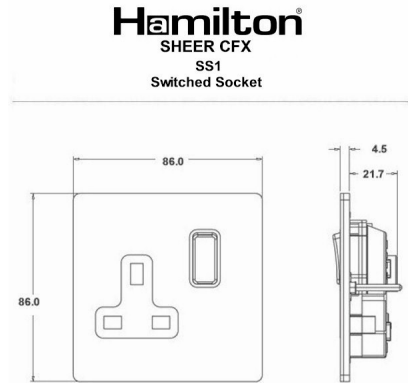

89CSSIAB-B

Sheer CFX | SHEER CFX RANGE | Power Sockets

Item Image

Wiring

Dimensions

Primary Range	Sheer CFX
Insert Type	1 gang 13A Double Pole Switched Socket
Insert Colour	Antique Brass/Black
EAN13 Barcode	5017504062019
Commodity Code	85363010
Luckins TSI	387385749
Dimensions(Nominal)	Single: Height = 86.0mm Width = 86.0mm Depth = 1.5mm plate + 3.0mm gasket
Weight	171 GR
Switched Poles	Double
Current Rating	13 Amp
Voltage	220/250V AC
Maximum Load	13 Amp
Mains Frequency	50Hz
IP Rating	IP2XD
Contact Gap Minimum	3mm
Terminal Capacity 1	4x2.5mm ²
Terminal Capacity 2	3x4mm ²
Terminal Capacity 3	2x6mm ² Multi-Strand
Terminal Capacity 4	1x10mm ²
Earth Terminal Capacity 1	4x2.5mm ²
Earth Terminal Capacity 2	3x4mm ²
Earth Terminal Capacity 3	2x6mm ² Multi-Strand
Earth Terminal Capacity 4	1x10mm ²
Product Class 1	Must be earthed
Ambient Operating Temperature	-5° to +40°C
Recommended Location	Internal Use Only
Maximum Installation Altitude	2000m
Standard/Approval	BS 1363-2