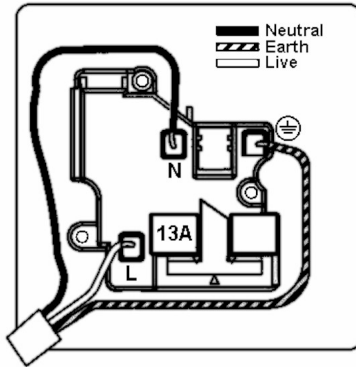

89CSSIAB-B

Sheer CFX | SHEER CFX RANGE | Power Sockets

Item Image

Wiring

Dimensions

Primary Range	Sheer CFX
Insert Type	1 gang 13A Double Pole Switched Socket
Insert Colour	Antique Brass/Black
EAN13 Barcode	5017504062019
Commodity Code	85363010
Luckins TSI	387385749
Dimensions(Nominal)	Single: Height = 86.0mm Width = 86.0mm Depth = 1.5mm plate + 3.0mm gasket
Weight	171 GR
Switched Poles	Double
Current Rating	13 Amp
Voltage	220/250V AC
Maximum Load	13 Amp
Mains Frequency	50Hz
IP Rating	IP2XD
Contact Gap Minimum	3mm
Terminal Capacity 1	4x2.5mm ²
Terminal Capacity 2	3x4mm ²
Terminal Capacity 3	2x6mm ² Multi-Strand
Terminal Capacity 4	1x10mm ²
Earth Terminal Capacity 1	4x2.5mm ²
Earth Terminal Capacity 2	3x4mm ²
Earth Terminal Capacity 3	2x6mm ² Multi-Strand
Earth Terminal Capacity 4	1x10mm ²
Product Class 1	Must be earthed
Ambient Operating Temperature	-5° to +40°C
Recommended Location	Internal Use Only
Maximum Installation Altitude	2000m
Standard/Approval	BS 1363-2