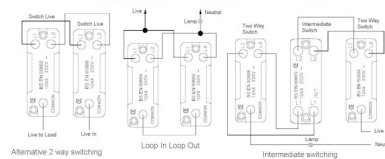

89CT21

Sheer CFX | SHEER CFX RANGE | Toggle Switches

Item Image

Wiring

Dimensions

Hamilton®
SHEER CFX
T21
2 Way Toggle

Primary Range	Sheer CFX
Insert Type	1 gang 20AX 2 Way Toggle
Insert Colour	Antique Brass
EAN13 Barcode	5017504062255
Commodity Code	85363030
Luckins TSI	387385613
Dimensions(Nominal)	Single: Height = 86.0mm Width = 86.0mm Depth = 1.5mm plate + 3.0mm gasket
Switched Poles	Single
Current Rating	20AX
Voltage	220/250V AC
Maximum Load	20 Amp inductive
Mains Frequency	50Hz
IP Rating	IP2XD
Contact Gap Minimum	3mm
Terminal Capacity 1	5x1mm ²
Terminal Capacity 2	4x1.5mm ²
Terminal Capacity 3	2x2.5mm ²
Terminal Capacity 4	2x4mm ² Multi-strand
Terminal Capacity 5	1x6mm ²
Earth Terminal Capacity 1	6x1mm ²
Earth Terminal Capacity 2	5x1.5mm ²
Earth Terminal Capacity 3	3x2.5mm ²
Earth Terminal Capacity 4	2x4mm ² Multi-strand
Earth Terminal Capacity 5	1x6mm ²
Product Class 1	Must be earthed
Ambient Operating Temperature	-5° to +40°C
Recommended Location	Internal Use Only
Maximum Installation Altitude	2000m