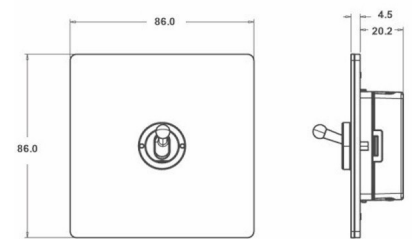

89CT21

Sheer CFX | SHEER CFX RANGE | Toggle Switches

Item Image

Wiring

Dimensions

Hamilton®
SHEER CFX
T21
2 Way Toggle

Primary Range	Sheer CFX
Insert Type	1 gang 20AX 2 Way Toggle
Insert Colour	Antique Brass
EAN13 Barcode	5017504062255
Commodity Code	85363030
Luckins TSI	387385613
Dimensions(Nominal)	Single: Height = 86.0mm Width = 86.0mm Depth = 1.5mm plate + 3.0mm gasket
Switched Poles	Single
Current Rating	20AX
Voltage	220/250V AC
Maximum Load	20 Amp inductive
Mains Frequency	50Hz
IP Rating	IP2XD
Contact Gap Minimum	3mm
Terminal Capacity 1	5x1mm ²
Terminal Capacity 2	4x1.5mm ²
Terminal Capacity 3	2x2.5mm ²
Terminal Capacity 4	2x4mm ² Multi-strand
Terminal Capacity 5	1x6mm ²
Earth Terminal Capacity 1	6x1mm ²
Earth Terminal Capacity 2	5x1.5mm ²
Earth Terminal Capacity 3	3x2.5mm ²
Earth Terminal Capacity 4	2x4mm ² Multi-strand
Earth Terminal Capacity 5	1x6mm ²
Product Class 1	Must be earthed
Ambient Operating Temperature	-5° to +40°C
Recommended Location	Internal Use Only
Maximum Installation Altitude	2000m