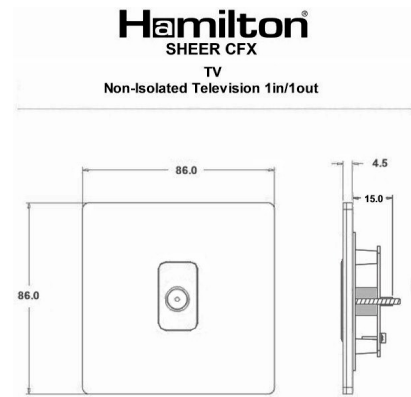

### Sheer CFX | SHEER CFX RANGE | Television Coaxial Sockets

Item Image

Wiring

Dimensions

Primary Range	Sheer CFX	
Insert Type	1 gang Non-Isolated TV 1in/1out	
Insert Colour	Black	
EAN13 Barcode	5017504061609	
Commodity Code	85367000	
Luckins TSI	387385875	
Dimensions(Nominal)	Single: Height = 86.0mm Width = 86.0mm Depth = 1.5mm plate + 3.0mm gasket	
Switched Poles	N/A	
Current Rating	n/a	
IP Rating	IP2XD	
Contact Gap Minimum	N/A	
Earth Terminal Capacity 1	5x1mm <sup>2</sup>	
Earth Terminal Capacity 2	4 x 1.5mm <sup>2</sup>	
Earth Terminal Capacity 3	3 x 2.5mm <sup>2</sup>	
Earth Terminal Capacity 4	1 x 4mm <sup>2</sup> Multi-strand	
Earth Terminal Capacity 5	1 x 6mm <sup>2</sup>	
Product Class 1	Must be earthed (ref BS7671 415.2.1)	
Ambient Operating Temperature	-5° to +40°C	
Recommended Location	Internal Use Only	
Maximum Installation Altitude	2000m	
Standard/Approval	BS 5733	
All products listed conform to current British or European standard and the product information is correct at the time of going to press.	All accessories are manufactured under an accredited BS EN ISO 9001 : 2015 Quality Management System.	It is the policy of the company to improve products as part of our development programme. Therefore, we reserve the right to alter designs and dimensions without prior notice.