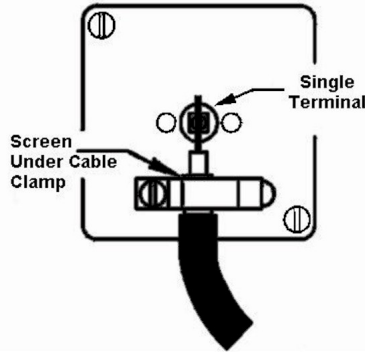

### Sheer CFX | SHEER CFX RANGE | Television Coaxial Sockets

Item Image

Wiring

Dimensions

Primary Range	Sheer CFX	
Insert Type	1 gang Non-Isolated TV 1in/1out	
Insert Colour	Black	
EAN13 Barcode	5017504061609	
Commodity Code	85367000	
Luckins TSI	387385875	
Dimensions(Nominal)	Single: Height = 86.0mm Width = 86.0mm Depth = 1.5mm plate + 3.0mm gasket	
Switched Poles	N/A	
Current Rating	n/a	
IP Rating	IP2XD	
Contact Gap Minimum	N/A	
Earth Terminal Capacity 1	5x1mm <sup>2</sup>	
Earth Terminal Capacity 2	4 x 1.5mm <sup>2</sup>	
Earth Terminal Capacity 3	3 x 2.5mm <sup>2</sup>	
Earth Terminal Capacity 4	1 x 4mm <sup>2</sup> Multi-strand	
Earth Terminal Capacity 5	1 x 6mm <sup>2</sup>	
Product Class 1	Must be earthed (ref BS7671 415.2.1)	
Ambient Operating Temperature	-5° to +40°C	
Recommended Location	Internal Use Only	
Maximum Installation Altitude	2000m	
Standard/Approval	BS 5733	
All products listed conform to current British or European standard and the product information is correct at the time of going to press.	All accessories are manufactured under an accredited BS EN ISO 9001 : 2015 Quality Management System.	It is the policy of the company to improve products as part of our development programme. Therefore, we reserve the right to alter designs and dimensions without prior notice.