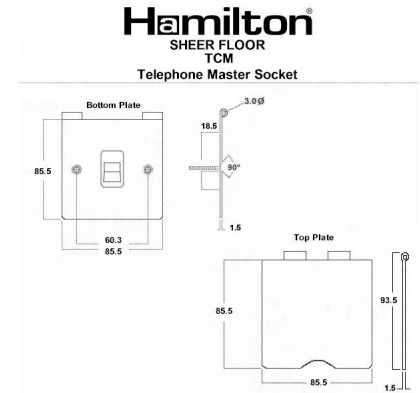

89DTCMB

Sheer Floor Sockets | SHEER FLOOR SOCKETS RANGE | Telephone and Data Outlets

Item Image

Wiring

Pin No.	BT Wiring Schedule Colour Codes:
Striped Wires	
1	GREEN / White
2	BLUE / White
3	ORANGE / White
4	WHITE / Orange
5	WHITE / Blue
6	WHITE / Green

Main Wire Colour shown in CAPITALS

Incoming Telephone Cable
On 4 wire systems, Pin 1 and 6
are not connected.

The maximum REN that can be connected to any one exchange line is 4. Any number of sockets may be connected. All sockets are connected in parallel, ie Pin 1 to Pin 1 ; Pin 2 to Pin 2 ; etc. as shown in the diagram above.

Dimensions

Primary Range	Sheer Floor Sockets	
Insert Type	1 gang Telephone Master	
Insert Colour	Black	
EAN13 Barcode	5017504035242	
Commodity Code	85176990	
Luckins TSI	398360119	
Dimensions(Nominal)	Single: Height = 93.5mm Width = 85.5mm Depth = 3.0mm (6.5mm Hinged Cover)	
Switched Poles	N/A	
Current Rating	n/a	
IP Rating	IP2XD	
Contact Gap Minimum	N/A	
Earth Terminal Capacity 1	5x1mm ²	
Earth Terminal Capacity 2	4 x 1.5mm ²	
Earth Terminal Capacity 3	3 x 2.5mm ²	
Earth Terminal Capacity 4	1 x 4mm ² Multi-strand	
Earth Terminal Capacity 5	1 x 6mm ²	
Product Class 1	Must be earthed (ref BS7671 415.2.1)	
Ambient Operating Temperature	-5° to +40°C	
Recommended Location	Internal Use Only	
Maximum Installation Altitude	2000m	
Standard/Approval	BS 6312:2:2	
All products listed conform to current British or European standard and the product information is correct at the time of going to press.	All accessories are manufactured under an accredited BS EN ISO 9001 : 2015 Quality Management System.	It is the policy of the company to improve products as part of our development programme. Therefore, we reserve the right to alter designs and dimensions without prior notice.