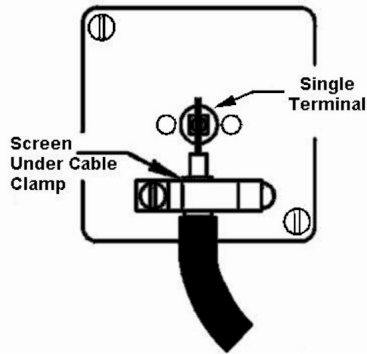

89DTV B

Sheer Floor Sockets | SHEER FLOOR SOCKETS RANGE | Television Coaxial Sockets

Item Image

Wiring

Dimensions

Primary Range	Sheer Floor Sockets	
Insert Type	1 gang Non-Isolated TV 1in/1out	
Insert Colour	Black	
EAN13 Barcode	5017504035266	
Commodity Code	85367000	
Luckins TSI	398360135	
Dimensions(Nominal)	Single: Height = 93.5mm Width = 85.5mm Depth = 3.0mm (6.5mm Hinged Cover)	
Switched Poles	N/A	
Current Rating	n/a	
IP Rating	IP2XD	
Contact Gap Minimum	N/A	
Earth Terminal Capacity 1	5x1mm ²	
Earth Terminal Capacity 2	4 x 1.5mm ²	
Earth Terminal Capacity 3	3 x 2.5mm ²	
Earth Terminal Capacity 4	1 x 4mm ² Multi-strand	
Earth Terminal Capacity 5	1 x 6mm ²	
Product Class 1	Must be earthed (ref BS7671 415.2.1)	
Ambient Operating Temperature	-5° to +40°C	
Recommended Location	Internal Use Only	
Maximum Installation Altitude	2000m	
Standard/Approval	BS 5733	
All products listed conform to current British or European standard and the product information is correct at the time of going to press.	All accessories are manufactured under an accredited BS EN ISO 9001 : 2015 Quality Management System.	It is the policy of the company to improve products as part of our development programme. Therefore, we reserve the right to alter designs and dimensions without prior notice.

89DTV B

Sheer Floor Sockets | SHEER FLOOR SOCKETS RANGE | Television Coaxial Sockets

Illustrations and diagrams are reproduced within the limitations of reproduction and printing process and are not binding.