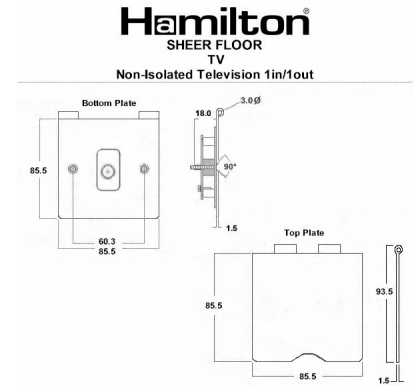

89DTV B

Sheer Floor Sockets | SHEER FLOOR SOCKETS RANGE | Television Coaxial Sockets

Item Image

Wiring

Dimensions

Primary Range	Sheer Floor Sockets	
Insert Type	1 gang Non-Isolated TV 1in/1out	
Insert Colour	Black	
EAN13 Barcode	5017504035266	
Commodity Code	85367000	
Luckins TSI	398360135	
Dimensions(Nominal)	Single: Height = 93.5mm Width = 85.5mm Depth = 3.0mm (6.5mm Hinged Cover)	
Switched Poles	N/A	
Current Rating	n/a	
IP Rating	IP2XD	
Contact Gap Minimum	N/A	
Earth Terminal Capacity 1	5x1mm ²	
Earth Terminal Capacity 2	4 x 1.5mm ²	
Earth Terminal Capacity 3	3 x 2.5mm ²	
Earth Terminal Capacity 4	1 x 4mm ² Multi-strand	
Earth Terminal Capacity 5	1 x 6mm ²	
Product Class 1	Must be earthed (ref BS7671 415.2.1)	
Ambient Operating Temperature	-5° to +40°C	
Recommended Location	Internal Use Only	
Maximum Installation Altitude	2000m	
Standard/Approval	BS 5733	
All products listed conform to current British or European standard and the product information is correct at the time of going to press.	All accessories are manufactured under an accredited BS EN ISO 9001 : 2015 Quality Management System.	It is the policy of the company to improve products as part of our development programme. Therefore, we reserve the right to alter designs and dimensions without prior notice.

89DTV B

Sheer Floor Sockets | SHEER FLOOR SOCKETS RANGE | Television Coaxial Sockets

Illustrations and diagrams are reproduced within the limitations of reproduction and printing process and are not binding.