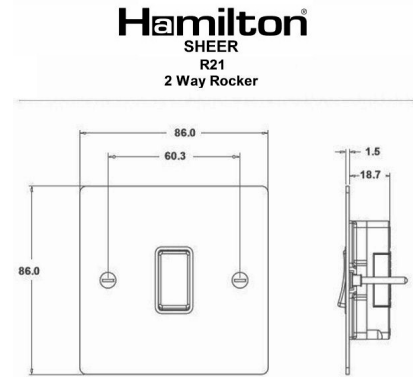

89R21AB-B

Sheer | SHEER RANGE | Rocker Switches

Item Image

Wiring

Dimensions

Primary Range	Sheer
Insert Type	1 gang 10AX 2 Way Rocker
Insert Colour	Antique Brass/Black
EAN13 Barcode	5017503892211
Commodity Code	85363010
Luckins TSI	387386201
Dimensions(Nominal)	Single: Height = 86.0mm Width = 86.0mm Depth = 1.5mm
Weight	120 GR
Switched Poles	Single
Current Rating	10AX
Voltage	220/250V AC
Maximum Load	10 Amp inductive
Mains Frequency	50Hz
IP Rating	IP2XD
Contact Gap Minimum	3mm
Terminal Capacity 1	5x1mm ²
Terminal Capacity 2	4x1.5mm ²
Terminal Capacity 3	1x2.5mm ²
Terminal Capacity 4	1x4mm ² Multi-strand
Terminal Capacity 5	1x6mm ²
Earth Terminal Capacity 1	5x1mm ²
Earth Terminal Capacity 2	4x1.5mm ²
Earth Terminal Capacity 3	3x2.5mm ²
Earth Terminal Capacity 4	1x4mm ² Multi-strand
Earth Terminal Capacity 5	1x6mm ²
Product Class 1	Must be earthed
Ambient Operating Temperature	-5° to +40°C
Recommended Location	Internal Use Only
Maximum Installation Altitude	2000m