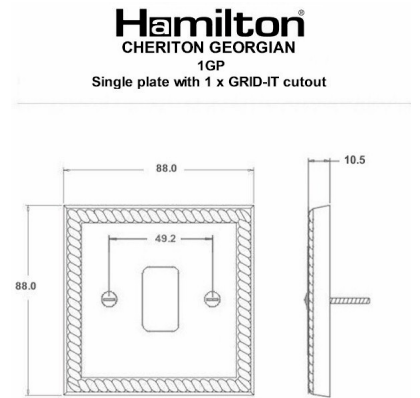

911GP

Cheriton Georgian | CHERITON GEORGAIN RANGE | GRID-IT Grid Fix Apertured Plates complete with Fixing Grid

Item Image

Wiring

Dimensions

Primary Range	Cheriton Georgian	
Insert Type	1 gang Grid Fix Aperture Plate with Grid	
Insert Colour	No Insert Colour	
EAN13 Barcode	5017504088538	
Commodity Code	74199100	
Luckins TSI	405687918	
Dimensions(Nominal)	Single: Height = 88.0mm Width = 88.0mm Depth = 10.5mm	
Switched Poles	N/A	
Current Rating	n/a	
IP Rating	N/A	
Contact Gap Minimum	N/A	
Earth Terminal Capacity 1	11mm ²	
Product Class 1	Face plate must be earthed	
Recommended Location	Internal Use Only	
Maximum Installation Altitude	2000m	
Standard/Approval	N/A	
Additional Notes	See GRID-IT for a full range of inserts. Plates must be Earthed via the Earth Tag.	
All products listed conform to current British or European standard and the product information is correct at the time of going to press.	All accessories are manufactured under an accredited BS EN ISO 9001 : 2015 Quality Management System.	It is the policy of the company to improve products as part of our development programme. Therefore, we reserve the right to alter designs and dimensions without prior notice.
Illustrations and diagrams are reproduced within the limitations of reproduction and printing process and are not binding.	Due to manufacturing processes we cannot guarantee an exact colour match and shadings of of certain finishes.	Correct as at 02 October 2022 05:55 AM E&OE