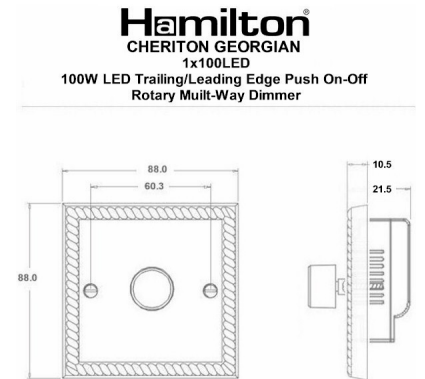

911X100LED

Cheriton Georgian | CHERITON GEORGAIN RANGE | LED Trailing/Leading Edge Push On/Off Rotary Multi-Way Dimmers

Item Image

Wiring

Dimensions

Primary Range	Cheriton Georgian
Insert Type	1 gang 100W LED Trailing/Leading Edge Push On/Off Rotary Multi-Way Dimmer
Insert Colour	Antique Brass
EAN13 Barcode	5017504087807
Commodity Code	85365015
Luckins TSI	403393107
Dimensions(Nominal)	Single: Height = 88.0mm Width = 88.0mm Depth = 10.5mm
Switched Poles	Single
Current Rating	0.4A
Voltage	230V AC
Maximum Load	5-100W in Trailing Edge / 5-75W in Leading Edge
Mains Frequency	50Hz
IP Rating	IP2XD
Terminal Capacity 1	2X1mm ²
Terminal Capacity 2	2x1.5mm ²
Earth Terminal Capacity 1	5x1mm ²
Earth Terminal Capacity 2	4X1.5mm ²
Earth Terminal Capacity 3	3X2.5mm ²
Earth Terminal Capacity 4	1X4mm ² Multi-Strand
Earth Terminal Capacity 5	1X6mm ²
Product Class 1	Face plate must be earthed
Ambient Operating Temperature	-5°C to +40°C
Recommended Location	Internal Use Only
Maximum Installation Altitude	2000m
Standard/Approval	BS EN 60669-2-1
Additional Notes	Trailing Edge & Leading Edge Dimmer