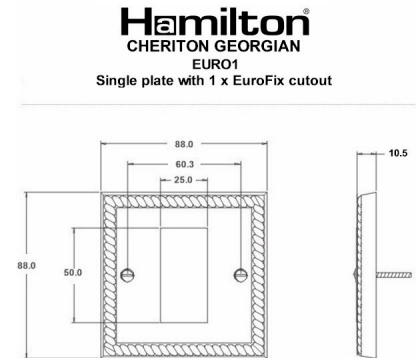

#### Item Image

#### Dimensions

Primary Range	Cheriton Georgian
Insert Type	1 gang EuroFix 25x50mm Apertured Plate with Grid
Insert Colour	No Insert Colour
EAN13 Barcode	5028690369165
Commodity Code	74199100
Luckins TSI	391563751
Dimensions(Nominal)	Single: Height = 88.0mm Width = 88.0mm Depth = 10.5mm
Weight	120 GR
Switched Poles	N/A
Current Rating	Insert Specific
Voltage	Insert Specific
Maximum Load	Insert Specific
IP Rating	N/A
Contact Gap Minimum	N/A
Earth Terminal Capacity 1	5x1mm <sup>2</sup>
Earth Terminal Capacity 2	4x1.5mm <sup>2</sup>
Earth Terminal Capacity 3	3x2.5mm <sup>2</sup>
Earth Terminal Capacity 4	1x4mm <sup>2</sup> Multi-strand
Earth Terminal Capacity 5	1x6mm <sup>2</sup>
Product Class 1	Face plate must be earthed
Recommended Location	Internal Use Only
Maximum Installation Altitude	2000m
Standard/Approval	N/A
Additional Notes	See EuroFix for a full range of inserts. Plates must be Earthed via the Earth Tag.