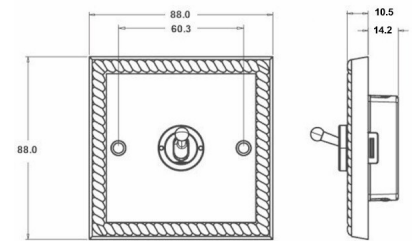

91T21

Cheriton Georgian | CHERITON GEORGAIN RANGE | Toggle Switches

Item Image

Wiring

Dimensions

Hamilton®
CHERITON GEORGIAN
T21
2 Way Toggle

Primary Range	Cheriton Georgian
Insert Type	1 gang 20AX 2 Way Toggle
Insert Colour	Antique Brass
EAN13 Barcode	5028690362852
Commodity Code	85363030
Luckins TSI	386906307
Dimensions(Nominal)	Single: Height = 88.0mm Width = 88.0mm Depth = 10.5mm
Weight	189 GR
Switched Poles	Single
Current Rating	20AX
Voltage	220/250V AC
Maximum Load	20 Amp inductive
Mains Frequency	50Hz
IP Rating	IP2XD
Contact Gap Minimum	3mm
Terminal Capacity 1	5x1mm ²
Terminal Capacity 2	4x1.5mm ²
Terminal Capacity 3	2x2.5mm ²
Terminal Capacity 4	2x4mm ² Multi-strand
Terminal Capacity 5	1x6mm ²
Earth Terminal Capacity 1	6x1mm ²
Earth Terminal Capacity 2	5x1.5mm ²
Earth Terminal Capacity 3	3x2.5mm ²
Earth Terminal Capacity 4	2x4mm ² Multi-strand
Earth Terminal Capacity 5	1x6mm ²
Product Class 1	Must be earthed
Ambient Operating Temperature	-5° to +40°C
Recommended Location	Internal Use Only
Maximum Installation Altitude	2000m