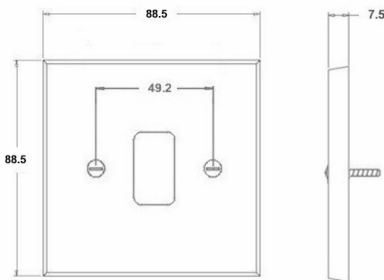

Code: 931GP

Cheriton Victorian | CHERITON VICTORIAN RANGE | GRID-IT Grid Fix Apertured Plates complete with Fixing Grid

Product Image

Wiring

Insert Type	1 gang Grid Fix Aperture Plate with Grid
Insert Colour	No Insert Colour
EAN13 Barcode	5017504088651
Commodity Code	74192000
Luckins TSI	405687989
Dimensions(Nominal)	Single: Height = 88.5mm Width = 88.5mm Depth = 7.5mm
Switched Poles	N/A
Current Rating	n/a
IP Rating	N/A
Contact Gap Minimum	N/A
Earth Terminal Capacity 1	11mm ²
Product Class 1	Face plate must be earthed
Recommended Location	Internal Use Only
Maximum Installation Altitude	2000m
Standard/Approval	N/A
Additional Notes	See GRID-IT for a full range of inserts. Plates must be Earthed via the Earth Tag.

Dimensions

Hamilton[®]
CHERITON VICTORIAN

1GP
 Single plate with 1 x GRID-IT cutout

R Hamilton & Co Ltd, Unit 10 Carrick Business Centre,
 4-5 Bonville Road, Brislington, Bristol, BS4 5NZ

T: +44 (0)1747 860088