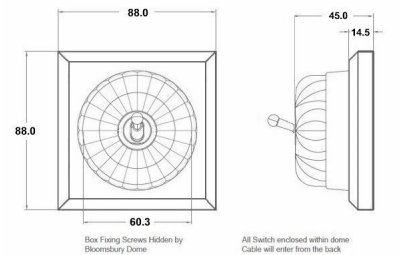

BCAFT21AB-B

Bloomsbury Fluted Dome | BLOOMSBURY RANGE | Toggle Switches

Item Image

Wiring

Dimensions

Hamilton® Bloomsbury Chamfered Edge Fluted Dome T21 2 Way Toggle

Primary Range	Bloomsbury Fluted Dome
Insert Type	1 gang 20AX 2 Way Toggle
Insert Colour	Antique Brass/Black Collar
EAN13 Barcode	5028690101857
Commodity Code	85363030
Luckins TSI	391578791
Dimensions(Nominal)	Single: Height = 88.0mm Width = 88.0mm Depth = 14.5mm Plinth, Collar and Dome Depth = 45.0mm
Switched Poles	Single
Current Rating	20AX
Voltage	220/250V AC
Maximum Load	20 Amp inductive
Mains Frequency	50Hz
IP Rating	IP2XD
Contact Gap Minimum	3mm
Terminal Capacity 1	5x1mm ²
Terminal Capacity 2	4x1.5mm ²
Terminal Capacity 3	2x2.5mm ²
Terminal Capacity 4	2x4mm ² Multi-strand
Terminal Capacity 5	1x6mm ²
Earth Terminal Capacity 1	6x1mm ²
Earth Terminal Capacity 2	5x1.5mm ²
Earth Terminal Capacity 3	3x2.5mm ²
Earth Terminal Capacity 4	2x4mm ² Multi-strand
Earth Terminal Capacity 5	1x6mm ²
Product Class 1	Must be earthed
Ambient Operating Temperature	-5° to +40°C
Recommended Location	Internal Use Only
Maximum Installation Altitude	2000m