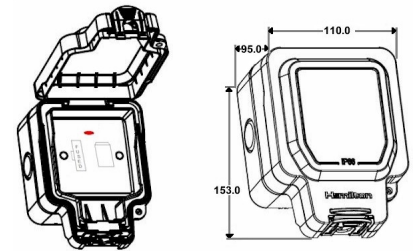

ELMSPNGY

Elemento IP | ELEMENTO RANGE | IP66 Connection Units

Item Image

Wiring

Dimensions

Hamilton®
ELEMENTO
TRD-ELM-SPN

1 gang 13A Double Pole Fused Spur + Neon

Primary Range	Elemento IP
Insert Type	1 gang 13A Double Pole Fused Spur + Neon
Insert Colour	White/White
EAN13 Barcode	5017503940509
Commodity Code	85369010
Luckins TSI	406102926
Dimensions(Nominal)	Single-Mod: Height = 153.0mm Width = 110.0mm Depth = 95.0mm
Weight	496 GR
Switched Poles	Double
Current Rating	13 Amp
Voltage	230/250V AC
Maximum Load	13 Amp
IP Rating	IP66
Contact Gap Minimum	3mm
Terminal Capacity 1	3x2.5mm ²
Terminal Capacity 2	2x4mm ² Multi-Strand
Terminal Capacity 3	1x6mm ²
Earth Terminal Capacity 1	6x1mm ²
Earth Terminal Capacity 2	5x1.5mm ²
Earth Terminal Capacity 3	3x2.5mm ²
Earth Terminal Capacity 4	2x4mm ² Multi-Strand
Earth Terminal Capacity 5	1x6mm ²
Product Class 1	Must be earthed
Ambient Operating Temperature	-5° to +40°C
Maximum Installation Altitude	2000m
Standard/Approval	IP66 & BS EN 60529 + BS EN 7288-1990 + BS EN1363-1995 + BS EN 60669-1
Additional Notes	4 Conduit entry points for 20mmØ drill out positions

ELMSPNGY

Elemento IP | ELEMENTO RANGE | IP66 Connection Units

All products listed conform to current British or European standard and the product information is correct at the time of going to press.

All accessories are manufactured under an accredited BS EN ISO 9001 : 2015 Quality Management System.