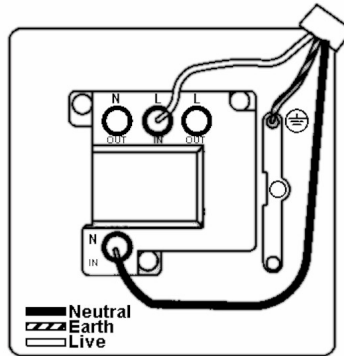

ELMSPNGY

Elemento IP | ELEMENTO RANGE | IP66 Connection Units

Item Image

Wiring

Dimensions

Hamilton®
ELEMENTO
TRD-ELM-SPN

1 gang 13A Double Pole Fused Spur + Neon

Primary Range	Elemento IP
Insert Type	1 gang 13A Double Pole Fused Spur + Neon
Insert Colour	White/White
EAN13 Barcode	5017503940509
Commodity Code	85369010
Luckins TSI	406102926
Dimensions(Nominal)	Single-Mod: Height = 153.0mm Width = 110.0mm Depth = 95.0mm
Weight	496 GR
Switched Poles	Double
Current Rating	13 Amp
Voltage	230/250V AC
Maximum Load	13 Amp
IP Rating	IP66
Contact Gap Minimum	3mm
Terminal Capacity 1	3x2.5mm ²
Terminal Capacity 2	2x4mm ² Multi-Strand
Terminal Capacity 3	1x6mm ²
Earth Terminal Capacity 1	6x1mm ²
Earth Terminal Capacity 2	5x1.5mm ²
Earth Terminal Capacity 3	3x2.5mm ²
Earth Terminal Capacity 4	2x4mm ² Multi-Strand
Earth Terminal Capacity 5	1x6mm ²
Product Class 1	Must be earthed
Ambient Operating Temperature	-5° to +40°C
Maximum Installation Altitude	2000m
Standard/Approval	IP66 & BS EN 60529 + BS EN 7288-1990 + BS EN1363-1995 + BS EN 60669-1
Additional Notes	4 Conduit entry points for 20mmØ drill out positions

ELMSPNGY

Elemento IP | ELEMENTO RANGE | IP66 Connection Units

All products listed conform to current British or European standard and the product information is correct at the time of going to press.

All accessories are manufactured under an accredited BS EN ISO 9001 : 2015 Quality Management System.