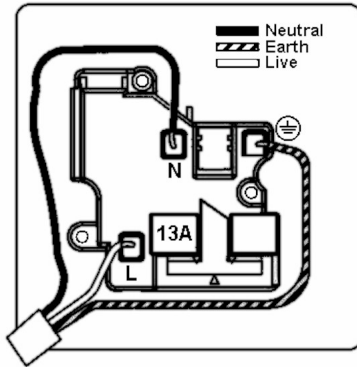

ELMSS1GY

Elemento IP | ELEMENTO RANGE | IP66 Power Socket Outlets

Item Image

Wiring

Dimensions

Primary Range	Elemento IP
Insert Type	1 gang 13A Double Pole Switched Socket Lockable
Insert Colour	White/White
EAN13 Barcode	5017503940516
Commodity Code	85363010
Luckins TSI	406102939
Dimensions(Nominal)	Single-Mod: Height = 153.0mm Width = 110.0mm Depth = 95.0mm
Weight	491 GR
Switched Poles	Double
Current Rating	13 Amp
Voltage	220/250V AC
Maximum Load	13 Amp
IP Rating	IP66
Contact Gap Minimum	3mm
Terminal Capacity 1	4x2.5mm ²
Terminal Capacity 2	3x4mm ²
Terminal Capacity 3	2x6mm ² Multi-Strand
Terminal Capacity 4	1x10mm ²
Earth Terminal Capacity 1	4x2.5mm ²
Earth Terminal Capacity 2	3x4mm ²
Earth Terminal Capacity 3	2x6mm ² Multi-Strand
Earth Terminal Capacity 4	1x4mm ²
Earth Terminal Capacity 5	1x1mm ²
Product Class 1	Must be earthed
Ambient Operating Temperature	-5° to +40°C
Maximum Installation Altitude	2000m
Standard/Approval	IP66 & BS1363-2

ELMSS1GY

Elemento IP | ELEMENTO RANGE | IP66 Power Socket Outlets

All products listed conform to current British or European standard and the product information is correct at the time of going to press.