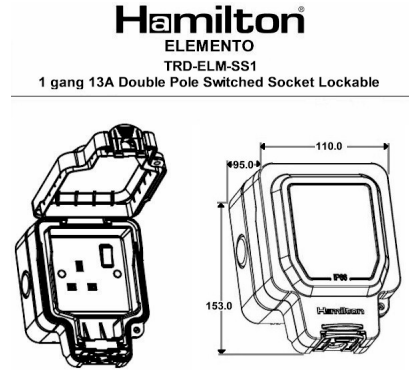

ELMSS1GY

Elemento IP | ELEMENTO RANGE | IP66 Power Socket Outlets

Item Image

Wiring

Dimensions

Primary Range	Elemento IP
Insert Type	1 gang 13A Double Pole Switched Socket Lockable
Insert Colour	White/White
EAN13 Barcode	5017503940516
Commodity Code	85363010
Luckins TSI	406102939
Dimensions(Nominal)	Single-Mod: Height = 153.0mm Width = 110.0mm Depth = 95.0mm
Weight	491 GR
Switched Poles	Double
Current Rating	13 Amp
Voltage	220/250V AC
Maximum Load	13 Amp
IP Rating	IP66
Contact Gap Minimum	3mm
Terminal Capacity 1	4x2.5mm ²
Terminal Capacity 2	3x4mm ²
Terminal Capacity 3	2x6mm ² Multi-Strand
Terminal Capacity 4	1x10mm ²
Earth Terminal Capacity 1	4x2.5mm ²
Earth Terminal Capacity 2	3x4mm ²
Earth Terminal Capacity 3	2x6mm ² Multi-Strand
Earth Terminal Capacity 4	1x4mm ²
Earth Terminal Capacity 5	1x1mm ²
Product Class 1	Must be earthed
Ambient Operating Temperature	-5° to +40°C
Maximum Installation Altitude	2000m
Standard/Approval	IP66 & BS1363-2

ELMSS1GY

Elemento IP | ELEMENTO RANGE | IP66 Power Socket Outlets

All products listed conform to current British or European standard and the product information is correct at the time of going to press.