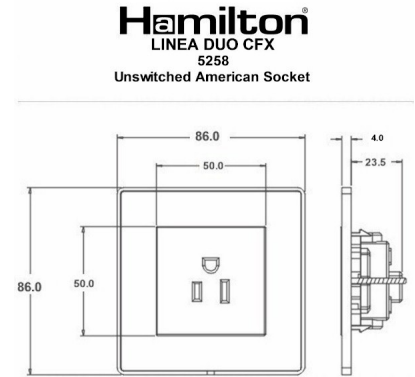

LD5258AB-ABB

Linea-Duo CFX | LINEA-DUO CFX RANGE | International Power Sockets

Item Image

Wiring

Dimensions

Primary Range	Linea-Duo CFX	
Insert Type	1 gang 15A 110V AC American Unswitched Socket	
Insert Colour	Black	
EAN13 Barcode	5017504036751	
Commodity Code	85363010	
Luckins TSI	398564012	
Dimensions(Nominal)	Single: Height = 86.0mm Width = 86.0mm Depth = 4.0mm	
Switched Poles	None	
Current Rating	15 Amp	
Voltage	110V AC	
Maximum Load	15 Amp	
Mains Frequency	60Hz	
IP Rating	IP2XD	
Contact Gap Minimum	None	
Terminal Capacity 1	3x2.5mm ²	
Terminal Capacity 2	2x4mm ²	
Terminal Capacity 3	1x6mm ² Multi-strand	
Product Class 1	Face plate must be earthed	
Ambient Operating Temperature	-5° to +40°C	
Recommended Location	Internal Use Only	
Maximum Installation Altitude	2000m	
Standard/Approval	BS EN ISO 5733 + IEC 60884-1	
Additional Notes	Shuttered :Yes	
All products listed conform to current British or European standard and the product information is correct at the time of going to press.	All accessories are manufactured under an accredited BS EN ISO 9001 : 2015 Quality Management System.	It is the policy of the company to improve products as part of our development programme. Therefore, we reserve the right to alter designs and dimensions without prior notice.

LD5258AB-ABB

Linea-Duo CFX | LINEA-DUO CFX RANGE | International Power Sockets

Illustrations and diagrams are reproduced within the limitations of reproduction and printing process and are not binding.

Due to manufacturing processes we cannot guarantee an exact colour match and shadings of of certain finishes.

Registered Office 1 Rushmills, Bedford Road, Northampton NN4 7YB

Registered in London No. 941624 VAT Registration No. 222 6607 84

LD5258AB-ABB - Linea-Duo CFX Antique Brass Frame/Antique Brass Front 1 gang 15A 110V AC American Unswitched Socket Black