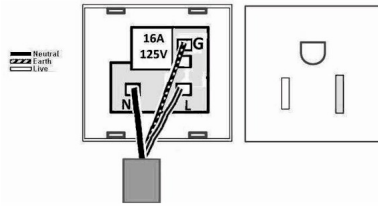

LD5258AB-ABB

Linea-Duo CFX | LINEA-DUO CFX RANGE | International Power Sockets

Item Image

Wiring

Dimensions

Primary Range	Linea-Duo CFX	
Insert Type	1 gang 15A 110V AC American Unswitched Socket	
Insert Colour	Black	
EAN13 Barcode	5017504036751	
Commodity Code	85363010	
Luckins TSI	398564012	
Dimensions(Nominal)	Single: Height = 86.0mm Width = 86.0mm Depth = 4.0mm	
Switched Poles	None	
Current Rating	15 Amp	
Voltage	110V AC	
Maximum Load	15 Amp	
Mains Frequency	60Hz	
IP Rating	IP2XD	
Contact Gap Minimum	None	
Terminal Capacity 1	3x2.5mm ²	
Terminal Capacity 2	2x4mm ²	
Terminal Capacity 3	1x6mm ² Multi-strand	
Product Class 1	Face plate must be earthed	
Ambient Operating Temperature	-5° to +40°C	
Recommended Location	Internal Use Only	
Maximum Installation Altitude	2000m	
Standard/Approval	BS EN ISO 5733 + IEC 60884-1	
Additional Notes	Shuttered :Yes	
All products listed conform to current British or European standard and the product information is correct at the time of going to press.	All accessories are manufactured under an accredited BS EN ISO 9001 : 2015 Quality Management System.	It is the policy of the company to improve products as part of our development programme. Therefore, we reserve the right to alter designs and dimensions without prior notice.

LD5258AB-ABB

Linea-Duo CFX | LINEA-DUO CFX RANGE | International Power Sockets

Illustrations and diagrams are reproduced within the limitations of reproduction and printing process and are not binding.

Due to manufacturing processes we cannot guarantee an exact colour match and shadings of of certain finishes.