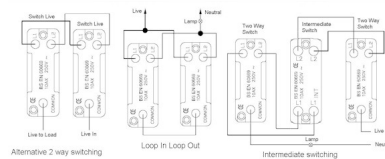

LDK21AB-ABB

Linea-Duo CFX | LINEA-DUO CFX RANGE | Key Switches

Item Image

Wiring

Dimensions

Hamilton®
LINEA DUO CFX
K21
2 Way Key switch

Primary Range	Linea-Duo CFX
Insert Type	1 gang 20AX 2 Way Key Switch
Insert Colour	Black
EAN13 Barcode	5017504182694
Commodity Code	85363030
Luckins TSI	389570510
Dimensions(Nominal)	Single: Height = 86.0mm Width = 86.0mm Depth = 4.0mm
Switched Poles	Single
Current Rating	20AX
Voltage	220/250V AC
Maximum Load	20 Amp inductive
Mains Frequency	50Hz
IP Rating	IP2XD
Contact Gap Minimum	3mm
Terminal Capacity 1	5 x1mm ²
Terminal Capacity 2	4x1.5mm ²
Terminal Capacity 3	2x2.5mm ²
Terminal Capacity 4	2x4mm ² Multi-strand
Terminal Capacity 5	1x6mm ²
Earth Terminal Capacity 1	6x1mm ²
Earth Terminal Capacity 2	5x1.5mm ²
Earth Terminal Capacity 3	3 x2.5mm ²
Earth Terminal Capacity 4	2x4mm ² Multi-strand
Earth Terminal Capacity 5	1x6mm ²
Product Class 1	Must be earthed
Ambient Operating Temperature	-5° to +40°C
Recommended Location	Internal Use Only
Maximum Installation Altitude	2000m
Standard/Approval	BS EN 60669-1