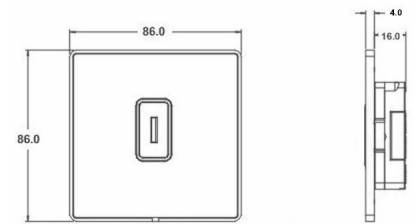

LDK21AB-ABB

Linea-Duo CFX | LINEA-DUO CFX RANGE | Key Switches

Item Image

Wiring

Dimensions

Hamilton®
LINEA DUO CFX
K21
2 Way Key switch

Primary Range	Linea-Duo CFX
Insert Type	1 gang 20AX 2 Way Key Switch
Insert Colour	Black
EAN13 Barcode	5017504182694
Commodity Code	85363030
Luckins TSI	389570510
Dimensions(Nominal)	Single: Height = 86.0mm Width = 86.0mm Depth = 4.0mm
Switched Poles	Single
Current Rating	20AX
Voltage	220/250V AC
Maximum Load	20 Amp inductive
Mains Frequency	50Hz
IP Rating	IP2XD
Contact Gap Minimum	3mm
Terminal Capacity 1	5 x1mm ²
Terminal Capacity 2	4x1.5mm ²
Terminal Capacity 3	2x2.5mm ²
Terminal Capacity 4	2x4mm ² Multi-strand
Terminal Capacity 5	1x6mm ²
Earth Terminal Capacity 1	6x1mm ²
Earth Terminal Capacity 2	5x1.5mm ²
Earth Terminal Capacity 3	3 x2.5mm ²
Earth Terminal Capacity 4	2x4mm ² Multi-strand
Earth Terminal Capacity 5	1x6mm ²
Product Class 1	Must be earthed
Ambient Operating Temperature	-5° to +40°C
Recommended Location	Internal Use Only
Maximum Installation Altitude	2000m
Standard/Approval	BS EN 60669-1