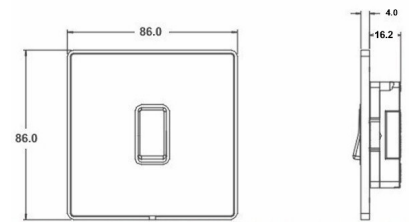

#### Item Image

#### Dimensions

**Hamilton®**  
LINEA DUO CFX

R21  
2 Way Rocker

Primary Range	Linea-Duo CFX
Insert Type	1 gang 10AX 2 Way Rocker
Insert Colour	Bright Chrome/Black
EAN13 Barcode	5017504196219
Commodity Code	85363010
Luckins TSI	389582294
Dimensions(Nominal)	Single: Height = 86.0mm Width = 86.0mm Depth = 4.0mm
Switched Poles	Single
Current Rating	10AX
Voltage	220/250V AC
Maximum Load	10 Amp inductive
Mains Frequency	50Hz
IP Rating	IP2XD
Contact Gap Minimum	3mm
Terminal Capacity 1	5x1mm <sup>2</sup>
Terminal Capacity 2	4x1.5mm <sup>2</sup>
Terminal Capacity 3	1x2.5mm <sup>2</sup>
Terminal Capacity 4	1x4mm <sup>2</sup> Multi-strand
Terminal Capacity 5	1x6mm <sup>2</sup>
Earth Terminal Capacity 1	5x1mm <sup>2</sup>
Earth Terminal Capacity 2	4x1.5mm <sup>2</sup>
Earth Terminal Capacity 3	3x2.5mm <sup>2</sup>
Earth Terminal Capacity 4	1x4mm <sup>2</sup> Multi-strand
Earth Terminal Capacity 5	1x6mm <sup>2</sup>
Product Class 1	Must be earthed
Ambient Operating Temperature	-5° to +40°C
Recommended Location	Internal Use Only
Maximum Installation Altitude	2000m
Standard/Approval	BS EN 60669-1