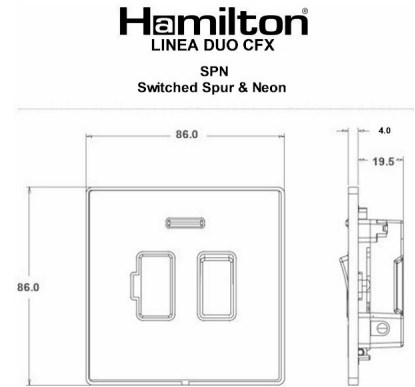

LDSPNAB-ABB

Linea-Duo CFX | LINEA-DUO CFX RANGE | Connection Units

Item Image

Wiring

Dimensions

Primary Range	Linea-Duo CFX
Insert Type	1 gang 13A Double Pole Fused Spur + Neon
Insert Colour	Antique Brass/Black
EAN13 Barcode	5017504182922
Commodity Code	85369010
Luckins TSI	389573300
Dimensions(Nominal)	Single: Height = 86.0mm Width = 86.0mm Depth = 4.0mm
Switched Poles	Double
Current Rating	13 Amp
Voltage	220/250V AC
Maximum Load	13 Amp
Mains Frequency	50Hz
IP Rating	IP2XD
Contact Gap Minimum	3mm
Terminal Capacity 1	3x2.5mm ²
Terminal Capacity 2	2x4mm ² Multi-Strand
Terminal Capacity 3	1x6mm ²
Earth Terminal Capacity 1	6x1mm ²
Earth Terminal Capacity 2	5x1.5mm ²
Earth Terminal Capacity 3	3x2.5mm ²
Earth Terminal Capacity 4	2x4mm ² Multi-Strand
Earth Terminal Capacity 5	1x6mm ²
Product Class 1	Must be earthed
Ambient Operating Temperature	-5° to +40°C
Recommended Location	Internal Use Only
Maximum Installation Altitude	2000m
Standard/Approval	BS 1363-4