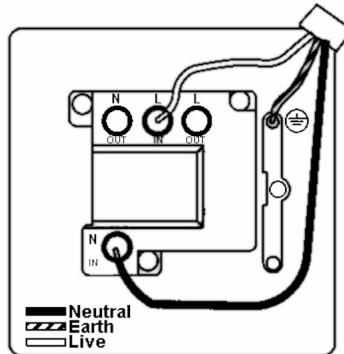

LDSPNAB-ABB

Linea-Duo CFX | LINEA-DUO CFX RANGE | Connection Units

Item Image

Wiring

Dimensions

Primary Range	Linea-Duo CFX
Insert Type	1 gang 13A Double Pole Fused Spur + Neon
Insert Colour	Antique Brass/Black
EAN13 Barcode	5017504182922
Commodity Code	85369010
Luckins TSI	389573300
Dimensions(Nominal)	Single: Height = 86.0mm Width = 86.0mm Depth = 4.0mm
Switched Poles	Double
Current Rating	13 Amp
Voltage	220/250V AC
Maximum Load	13 Amp
Mains Frequency	50Hz
IP Rating	IP2XD
Contact Gap Minimum	3mm
Terminal Capacity 1	3x2.5mm ²
Terminal Capacity 2	2x4mm ² Multi-Strand
Terminal Capacity 3	1x6mm ²
Earth Terminal Capacity 1	6x1mm ²
Earth Terminal Capacity 2	5x1.5mm ²
Earth Terminal Capacity 3	3x2.5mm ²
Earth Terminal Capacity 4	2x4mm ² Multi-Strand
Earth Terminal Capacity 5	1x6mm ²
Product Class 1	Must be earthed
Ambient Operating Temperature	-5° to +40°C
Recommended Location	Internal Use Only
Maximum Installation Altitude	2000m
Standard/Approval	BS 1363-4