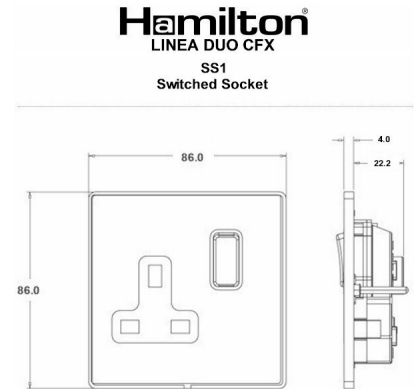

### Linea-Duo CFX | LINEA-DUO CFX RANGE | Power Sockets

Item Image

Wiring

Dimensions

Primary Range	Linea-Duo CFX
Insert Type	1 gang 13A Double Pole Switched Socket
Insert Colour	Antique Brass/Black
EAN13 Barcode	5017504182014
Commodity Code	85363010
Luckins TSI	389573410
Dimensions(Nominal)	Single: Height = 86.0mm Width = 86.0mm Depth = 4.0mm
Switched Poles	Double
Current Rating	13 Amp
Voltage	220/250V AC
Maximum Load	13 Amp
Mains Frequency	50Hz
IP Rating	IP2XD
Contact Gap Minimum	3mm
Terminal Capacity 1	4x2.5mm <sup>2</sup>
Terminal Capacity 2	3x4mm <sup>2</sup>
Terminal Capacity 3	2x6mm <sup>2</sup> Multi-Strand
Terminal Capacity 4	1x10mm <sup>2</sup>
Earth Terminal Capacity 1	4x2.5mm <sup>2</sup>
Earth Terminal Capacity 2	3x4mm <sup>2</sup>
Earth Terminal Capacity 3	2x6mm <sup>2</sup> Multi-Strand
Earth Terminal Capacity 4	1x10mm <sup>2</sup>
Product Class 1	Must be earthed
Ambient Operating Temperature	-5° to +40°C
Recommended Location	Internal Use Only
Maximum Installation Altitude	2000m
Standard/Approval	BS 1363-2
Additional Notes	Dual Earth: Yes