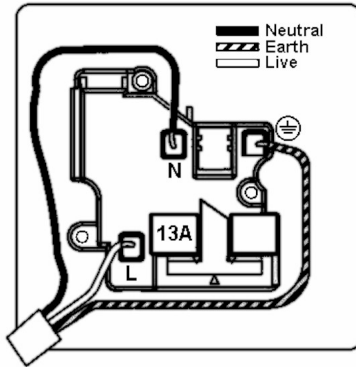

## LDSS1AB-ABB

### Linea-Duo CFX | LINEA-DUO CFX RANGE | Power Sockets

Item Image

Wiring

Dimensions

Primary Range	Linea-Duo CFX
Insert Type	1 gang 13A Double Pole Switched Socket
Insert Colour	Antique Brass/Black
EAN13 Barcode	5017504182014
Commodity Code	85363010
Luckins TSI	389573410
Dimensions(Nominal)	Single: Height = 86.0mm Width = 86.0mm Depth = 4.0mm
Switched Poles	Double
Current Rating	13 Amp
Voltage	220/250V AC
Maximum Load	13 Amp
Mains Frequency	50Hz
IP Rating	IP2XD
Contact Gap Minimum	3mm
Terminal Capacity 1	4x2.5mm <sup>2</sup>
Terminal Capacity 2	3x4mm <sup>2</sup>
Terminal Capacity 3	2x6mm <sup>2</sup> Multi-Strand
Terminal Capacity 4	1x10mm <sup>2</sup>
Earth Terminal Capacity 1	4x2.5mm <sup>2</sup>
Earth Terminal Capacity 2	3x4mm <sup>2</sup>
Earth Terminal Capacity 3	2x6mm <sup>2</sup> Multi-Strand
Earth Terminal Capacity 4	1x10mm <sup>2</sup>
Product Class 1	Must be earthed
Ambient Operating Temperature	-5° to +40°C
Recommended Location	Internal Use Only
Maximum Installation Altitude	2000m
Standard/Approval	BS 1363-2
Additional Notes	Dual Earth: Yes