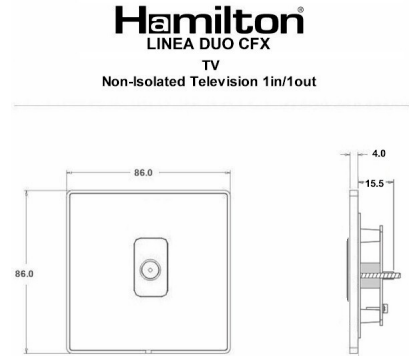

LDTVAB-ABB

Linea-Duo CFX | LINEA-DUO CFX RANGE | Television Coaxial Sockets

Item Image

Wiring

Dimensions

Primary Range	Linea-Duo CFX	
Insert Type	1 gang Non-Isolated TV 1in/1out	
Insert Colour	Black	
EAN13 Barcode	5017504181604	
Commodity Code	85367000	
Luckins TSI	389589145	
Dimensions(Nominal)	Single: Height = 86.0mm Width = 86.0mm Depth = 4.0mm	
Switched Poles	N/A	
Current Rating	n/a	
IP Rating	IP2XD	
Contact Gap Minimum	N/A	
Earth Terminal Capacity 1	5x1mm ²	
Earth Terminal Capacity 2	4 x 1.5mm ²	
Earth Terminal Capacity 3	3 x 2.5mm ²	
Earth Terminal Capacity 4	1 x 4mm ² Multi-strand	
Earth Terminal Capacity 5	1 x 6mm ²	
Product Class 1	Must be earthed (ref BS7671 415.2.1)	
Ambient Operating Temperature	-5° to +40°C	
Recommended Location	Internal Use Only	
Maximum Installation Altitude	2000m	
Standard/Approval	BS 5733	
All products listed conform to current British or European standard and the product information is correct at the time of going to press.	All accessories are manufactured under an accredited BS EN ISO 9001 : 2015 Quality Management System.	It is the policy of the company to improve products as part of our development programme. Therefore, we reserve the right to alter designs and dimensions without prior notice.
Illustrations and diagrams are reproduced within the limitations of reproduction and printing process and are not binding.	Due to manufacturing processes we cannot guarantee an exact colour match and shadings of of certain finishes.	Correct as at 02 October 2022 07:49 AM E&OE

Registered Office 1 Rushmills, Bedford Road, Northampton NN4 7YB

Registered in London No. 941624 VAT Registration No. 222 6607 84

LDTVAB-ABB - Linea-Duo CFX Antique Brass Frame/Antique Brass Front 1 gang Non-Isolated Television 1in/1out Black