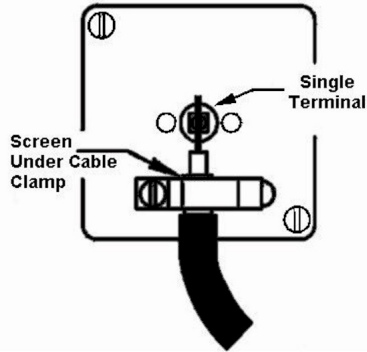

LDTVAB-ABB

Linea-Duo CFX | LINEA-DUO CFX RANGE | Television Coaxial Sockets

Item Image

Wiring

Dimensions

Primary Range	Linea-Duo CFX	
Insert Type	1 gang Non-Isolated TV 1in/1out	
Insert Colour	Black	
EAN13 Barcode	5017504181604	
Commodity Code	85367000	
Luckins TSI	389589145	
Dimensions(Nominal)	Single: Height = 86.0mm Width = 86.0mm Depth = 4.0mm	
Switched Poles	N/A	
Current Rating	n/a	
IP Rating	IP2XD	
Contact Gap Minimum	N/A	
Earth Terminal Capacity 1	5x1mm ²	
Earth Terminal Capacity 2	4 x 1.5mm ²	
Earth Terminal Capacity 3	3 x 2.5mm ²	
Earth Terminal Capacity 4	1 x 4mm ² Multi-strand	
Earth Terminal Capacity 5	1 x 6mm ²	
Product Class 1	Must be earthed (ref BS7671 415.2.1)	
Ambient Operating Temperature	-5° to +40°C	
Recommended Location	Internal Use Only	
Maximum Installation Altitude	2000m	
Standard/Approval	BS 5733	
All products listed conform to current British or European standard and the product information is correct at the time of going to press.	All accessories are manufactured under an accredited BS EN ISO 9001 : 2015 Quality Management System.	It is the policy of the company to improve products as part of our development programme. Therefore, we reserve the right to alter designs and dimensions without prior notice.
Illustrations and diagrams are reproduced within the limitations of reproduction and printing process and are not binding.	Due to manufacturing processes we cannot guarantee an exact colour match and shadings of of certain finishes.	Correct as at 02 October 2022 07:49 AM E&OE