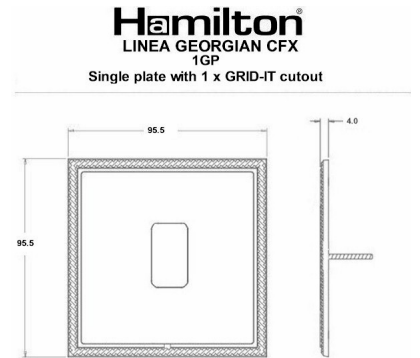

### Linea-Georgian CFX | LINEA-GEORGIAN CFX RANGE | GRID-IT Grid Fix Apertured Plates complete with Fixing Grid

Item Image

Wiring

Dimensions

Primary Range	Linea-Georgian CFX	
Insert Type	1 gang Grid Fix Aperture Plate with Grid	
Insert Colour	No Insert Colour	
EAN13 Barcode	5017504072476	
Commodity Code	74199100	
Luckins TSI	391632365	
Dimensions(Nominal)	Single: Height = 95.5mm Width = 95.5mm Depth = 4.0mm	
Switched Poles	N/A	
Current Rating	n/a	
IP Rating	N/A	
Contact Gap Minimum	N/A	
Earth Terminal Capacity 1	11mm <sup>2</sup>	
Product Class 1	Face plate must be earthed	
Recommended Location	Internal Use Only	
Maximum Installation Altitude	2000m	
Standard/Approval	N/A	
Additional Notes	See GRID-IT for a full range of inserts. Plates must be Earthed via the Earth Tag.	
All products listed conform to current British or European standard and the product information is correct at the time of going to press.	All accessories are manufactured under an accredited BS EN ISO 9001 : 2015 Quality Management System.	It is the policy of the company to improve products as part of our development programme. Therefore, we reserve the right to alter designs and dimensions without prior notice.
Illustrations and diagrams are reproduced within the limitations of reproduction and printing process and are not binding.	Due to manufacturing processes we cannot guarantee an exact colour match and shadings of of certain finishes.	Correct as at 17 May 2022 05:58 PM E&OE