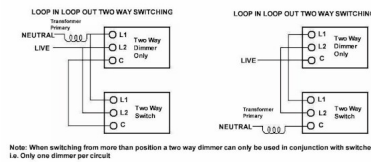

### Linea-Georgian CFX | LINEA-GEORGIAN CFX RANGE | Inductive Leading Edge Push On/Off Rotary 2 Way Switching Dimmers

Item Image

Wiring

Dimensions

Primary Range	Linea-Georgian CFX
Insert Type	1 gang 200VA Inductive Leading Edge Push On/Off Rotary 2 Way Switching Dimmer
Insert Colour	Antique Brass
EAN13 Barcode	5017504799113
Commodity Code	85365015
Luckins TSI	391632488
Dimensions(Nominal)	Single: Height = 95.5mm Width = 95.5mm Depth = 4.0mm
Switched Poles	Single
Current Rating	0.8 Amp
Voltage	220/250V AC
Maximum Load	200VA (low voltage) Min Load 25VA
Mains Frequency	50Hz
IP Rating	IP2XD
Contact Gap Minimum	None
Terminal Capacity 1	2x1mm <sup>2</sup>
Terminal Capacity 2	2x1.5mm <sup>2</sup>
Earth Terminal Capacity 1	5x1mm <sup>2</sup>
Earth Terminal Capacity 2	4 x 1.5mm <sup>2</sup>
Earth Terminal Capacity 3	3 x 2.5mm <sup>2</sup>
Earth Terminal Capacity 4	1 x 4mm <sup>2</sup> Multi-strand
Earth Terminal Capacity 5	1 x 6mm <sup>2</sup>
Product Class 1	Face plate must be earthed
Ambient Operating Temperature	-5° to +40°C
Recommended Location	Internal Use Only
Maximum Installation Altitude	2000m
Standard/Approval	BS EN 60669-1