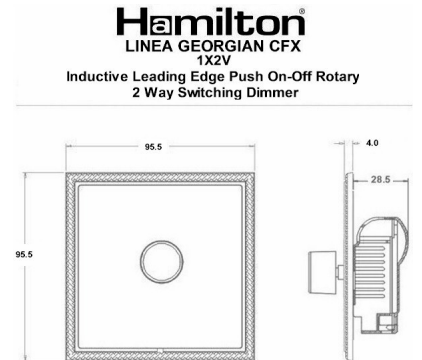

### Linea-Georgian CFX | LINEA-GEORGIAN CFX RANGE | Inductive Leading Edge Push On/Off Rotary 2 Way Switching Dimmers

Item Image

Wiring

Dimensions

Primary Range	Linea-Georgian CFX
Insert Type	1 gang 200VA Inductive Leading Edge Push On/Off Rotary 2 Way Switching Dimmer
Insert Colour	Antique Brass
EAN13 Barcode	5017504799113
Commodity Code	85365015
Luckins TSI	391632488
Dimensions(Nominal)	Single: Height = 95.5mm Width = 95.5mm Depth = 4.0mm
Switched Poles	Single
Current Rating	0.8 Amp
Voltage	220/250V AC
Maximum Load	200VA (low voltage) Min Load 25VA
Mains Frequency	50Hz
IP Rating	IP2XD
Contact Gap Minimum	None
Terminal Capacity 1	2x1mm <sup>2</sup>
Terminal Capacity 2	2x1.5mm <sup>2</sup>
Earth Terminal Capacity 1	5x1mm <sup>2</sup>
Earth Terminal Capacity 2	4 x 1.5mm <sup>2</sup>
Earth Terminal Capacity 3	3 x 2.5mm <sup>2</sup>
Earth Terminal Capacity 4	1 x 4mm <sup>2</sup> Multi-strand
Earth Terminal Capacity 5	1 x 6mm <sup>2</sup>
Product Class 1	Face plate must be earthed
Ambient Operating Temperature	-5° to +40°C
Recommended Location	Internal Use Only
Maximum Installation Altitude	2000m
Standard/Approval	BS EN 60669-1