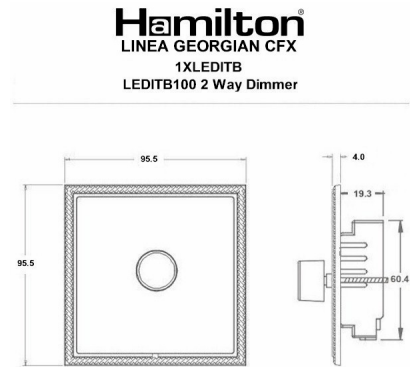

### Linea-Georgian CFX | LINEA-GEORGIAN CFX RANGE | LED Trailing/Leading Edge Push On/Off Rotary 2 Way Switching Dimmers

Item Image

Wiring

Dimensions

Primary Range	Linea-Georgian CFX
Insert Type	1 gang 100W LED Trailing/Leading Edge Push On/Off Rotary 2 Way Switching Dimmer
Insert Colour	Antique Brass
EAN13 Barcode	5017504083236
Commodity Code	85365015
Luckins TSI	403376878
Dimensions(Nominal)	Single: Height = 95.5mm Width = 95.5mm Depth = 4.0mm
Switched Poles	Single
Current Rating	0.4A
Voltage	230V AC
Maximum Load	5-100W (10 LED Lamps MAX)
Mains Frequency	50Hz
IP Rating	IP2XD
Terminal Capacity 1	2X1mm <sup>2</sup>
Terminal Capacity 2	2x1.5mm <sup>2</sup>
Earth Terminal Capacity 1	5x1mm <sup>2</sup>
Earth Terminal Capacity 2	4X1.5mm <sup>2</sup>
Earth Terminal Capacity 3	3X2.5mm <sup>2</sup>
Earth Terminal Capacity 4	1X4mm <sup>2</sup> Multi-Strand
Earth Terminal Capacity 5	1X6mm <sup>2</sup>
Product Class 1	Face plate must be earthed
Ambient Operating Temperature	-5°C to +40°C
Recommended Location	Internal Use Only
Maximum Installation Altitude	2000m
Standard/Approval	BS EN 60669-2-1
Additional Notes	Trailing Edge & Leading Edge Dimmer