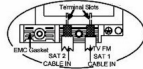

LGXDTRIDAB-ABB

Linea-Georgian CFX | LINEA-GEORGIAN CFX RANGE | Digital Television Sockets - Screened Non-Isolated/DAB Compatible

Item Image

Wiring

Primary Range	Linea-Georgian CFX	
Insert Type	Non-Isolated TV+FM+SAT Triplexer 1in/3out (DAB Compatible)	
Insert Colour	Black	
EAN13 Barcode	5017504044992	
Commodity Code	85367000	
Luckins TSI	391634703	
Dimensions(Nominal)	Single: Height = 95.5mm Width = 95.5mm Depth = 4.0mm	
Switched Poles	N/A	
Current Rating	n/a	
IP Rating	IP2XD	
Contact Gap Minimum	N/A	
Earth Terminal Capacity 1	5x1mm²	
Earth Terminal Capacity 2	4 x 1.5mm²	
Earth Terminal Capacity 3	3 x 2.5mm²	
Earth Terminal Capacity 4	1 x 4mm² Multi-strand	
Earth Terminal Capacity 5	1 x 6mm²	
Product Class 1	Must be earthed (ref BS7671 415.2.1)	
Ambient Operating Temperature	-5° to +40°C	
Recommended Location	Internal Use Only	
Maximum Installation Altitude	2000m	
Standard/Approval	BS EN 50083-2:2012/A1; 2015. BS EN 61169-2:2007. BS EN 61169-24:2009	
All products listed conform to current British or European standard and the product information is correct at the time of going to press.	All accessories are manufactured under an accredited BS EN ISO 9001 : 2015 Quality Management System.	It is the policy of the company to improve products as part of our development programme. Therefore, we reserve the right to alter designs and dimensions without prior notice.