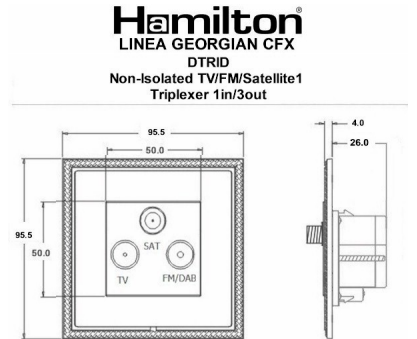

Dimensions

Primary Range	Linea-Georgian CFX	
Insert Type	Non-Isolated TV+FM+SAT Triplexer 1in/3out (DAB Compatible)	
Insert Colour	Black	
EAN13 Barcode	5017504044992	
Commodity Code	85367000	
Luckins TSI	391634703	
Dimensions(Nominal)	Single: Height = 95.5mm Width = 95.5mm Depth = 4.0mm	
Switched Poles	N/A	
Current Rating	n/a	
IP Rating	IP2XD	
Contact Gap Minimum	N/A	
Earth Terminal Capacity 1	5x1mm²	
Earth Terminal Capacity 2	4 x 1.5mm²	
Earth Terminal Capacity 3	3 x 2.5mm²	
Earth Terminal Capacity 4	1 x 4mm² Multi-strand	
Earth Terminal Capacity 5	1 x 6mm²	
Product Class 1	Must be earthed (ref BS7671 415.2.1)	
Ambient Operating Temperature	-5° to +40°C	
Recommended Location	Internal Use Only	
Maximum Installation Altitude	2000m	
Standard/Approval	BS EN 50083-2:2012/A1; 2015. BS EN 61169-2:2007. BS EN 61169-24:2009	
All products listed conform to current British or European standard and the product information is correct at the time of going to press.	All accessories are manufactured under an accredited BS EN ISO 9001 : 2015 Quality Management System.	It is the policy of the company to improve products as part of our development programme. Therefore, we reserve the right to alter designs and dimensions without prior notice.