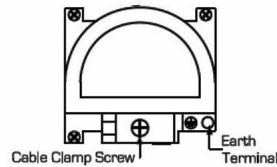

LGXDTRIDAB-ABB

Linea-Georgian CFX | LINEA-GEORGIAN CFX RANGE | Digital Television Sockets - Screened Non-Isolated/DAB Compatible

Item Image

Wiring

Primary Range	Linea-Georgian CFX	
Insert Type	Non-Isolated TV+FM+SAT Triplexer 1in/3out (DAB Compatible)	
Insert Colour	Black	
EAN13 Barcode	5017504044992	
Commodity Code	85367000	
Luckins TSI	391634703	
Dimensions(Nominal)	Single: Height = 95.5mm Width = 95.5mm Depth = 4.0mm	
Switched Poles	N/A	
Current Rating	n/a	
IP Rating	IP2XD	
Contact Gap Minimum	N/A	
Earth Terminal Capacity 1	5x1mm²	
Earth Terminal Capacity 2	4 x 1.5mm²	
Earth Terminal Capacity 3	3 x 2.5mm²	
Earth Terminal Capacity 4	1 x 4mm² Multi-strand	
Earth Terminal Capacity 5	1 x 6mm²	
Product Class 1	Must be earthed (ref BS7671 415.2.1)	
Ambient Operating Temperature	-5° to +40°C	
Recommended Location	Internal Use Only	
Maximum Installation Altitude	2000m	
Standard/Approval	BS EN 50083-2:2012/A1; 2015. BS EN 61169-2:2007. BS EN 61169-24:2009	
All products listed conform to current British or European standard and the product information is correct at the time of going to press.	All accessories are manufactured under an accredited BS EN ISO 9001 : 2015 Quality Management System.	It is the policy of the company to improve products as part of our development programme. Therefore, we reserve the right to alter designs and dimensions without prior notice.