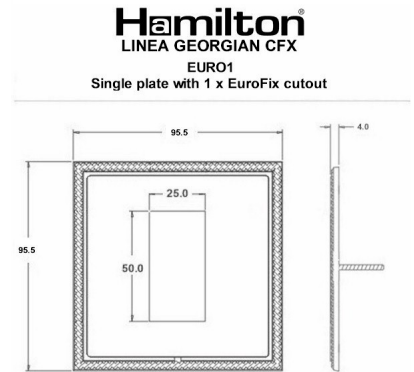

LGXEURO1AB-AB

Linea-Georgian CFX | LINEA-GEORGIAN CFX RANGE | EuroFix Apertured Plates complete with Fixing Grid

Item Image

Wiring

Dimensions

Primary Range	Linea-Georgian CFX	
Insert Type	1 gang EuroFix 25x50mm Apertured Plate with Grid	
Insert Colour	No Insert Colour	
EAN13 Barcode	5017504045265	
Commodity Code	74199100	
Luckins TSI	393791576	
Dimensions(Nominal)	Single: Height = 95.5mm Width = 95.5mm Depth = 4.0mm	
Switched Poles	N/A	
Current Rating	Insert Specific	
Voltage	Insert Specific	
Maximum Load	Insert Specific	
IP Rating	N/A	
Contact Gap Minimum	N/A	
Earth Terminal Capacity 1	5x1mm ²	
Earth Terminal Capacity 2	4x1.5mm ²	
Earth Terminal Capacity 3	3x2.5mm ²	
Earth Terminal Capacity 4	1x4mm ² Multi-strand	
Earth Terminal Capacity 5	1x6mm ²	
Product Class 1	Face plate must be earthed	
Recommended Location	Internal Use Only	
Maximum Installation Altitude	2000m	
Standard/Approval	N/A	
Additional Notes	See EuroFix for a full range of inserts. Plates must be Earthed via the Earth Tag.	
All products listed conform to current British or European standard and the product information is correct at the time of going to press.	All accessories are manufactured under an accredited BS EN ISO 9001 : 2015 Quality Management System.	It is the policy of the company to improve products as part of our development programme. Therefore, we reserve the right to alter designs and dimensions without prior notice.

LGXEURO1AB-AB

Linea-Georgian CFX | LINEA-GEORGIAN CFX RANGE | EuroFix Apertured Plates complete with Fixing Grid

Illustrations and diagrams are reproduced within the limitations of reproduction and printing process and are not binding.