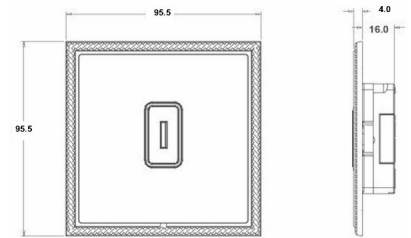

#### Item Image

#### Dimensions

**Hamilton®**  
LINEA GEORGIAN CFX  
K21  
2 Way Key switch

Primary Range	Linea-Georgian CFX
Insert Type	1 gang 20AX 2 Way Key Switch
Insert Colour	Black
EAN13 Barcode	5017504792695
Commodity Code	85363030
Luckins TSI	391635333
Dimensions(Nominal)	Single: Height = 95.5mm Width = 95.5mm Depth = 4.0mm
Switched Poles	Single
Current Rating	20AX
Voltage	220/250V AC
Maximum Load	20 Amp inductive
Mains Frequency	50Hz
IP Rating	IP2XD
Contact Gap Minimum	3mm
Terminal Capacity 1	5 x1mm <sup>2</sup>
Terminal Capacity 2	4x1.5mm <sup>2</sup>
Terminal Capacity 3	2x2.5mm <sup>2</sup>
Terminal Capacity 4	2x4mm <sup>2</sup> Multi-strand
Terminal Capacity 5	1x6mm <sup>2</sup>
Earth Terminal Capacity 1	6x1mm <sup>2</sup>
Earth Terminal Capacity 2	5x1.5mm <sup>2</sup>
Earth Terminal Capacity 3	3 x2.5mm <sup>2</sup>
Earth Terminal Capacity 4	2x4mm <sup>2</sup> Multi-strand
Earth Terminal Capacity 5	1x6mm <sup>2</sup>
Product Class 1	Must be earthed
Ambient Operating Temperature	-5° to +40°C
Recommended Location	Internal Use Only
Maximum Installation Altitude	2000m
Standard/Approval	BS EN 60669-1