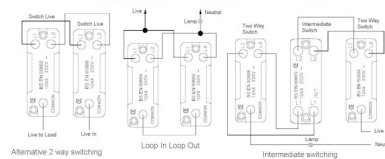

LGXR21AB-ABB

Linea-Georgian CFX | LINEA-GEORGIAN CFX RANGE | Rocker Switches

Item Image

Wiring

Dimensions

Hamilton®
LINEA GEORGIAN CFX
R21
2 Way Rocker

Primary Range	Linea-Georgian CFX
Insert Type	1 gang 10AX 2 Way Rocker
Insert Colour	Antique Brass/Black
EAN13 Barcode	5017504792213
Commodity Code	85363010
Luckins TSI	391635511
Dimensions(Nominal)	Single: Height = 95.5mm Width = 95.5mm Depth = 4.0mm
Switched Poles	Single
Current Rating	10AX
Voltage	220/250V AC
Maximum Load	10 Amp inductive
Mains Frequency	50Hz
IP Rating	IP2XD
Contact Gap Minimum	3mm
Terminal Capacity 1	5x1mm ²
Terminal Capacity 2	4x1.5mm ²
Terminal Capacity 3	1x2.5mm ²
Terminal Capacity 4	1x4mm ² Multi-strand
Terminal Capacity 5	1x6mm ²
Earth Terminal Capacity 1	5x1mm ²
Earth Terminal Capacity 2	4x1.5mm ²
Earth Terminal Capacity 3	3x2.5mm ²
Earth Terminal Capacity 4	1x4mm ² Multi-strand
Earth Terminal Capacity 5	1x6mm ²
Product Class 1	Must be earthed
Ambient Operating Temperature	-5° to +40°C
Recommended Location	Internal Use Only
Maximum Installation Altitude	2000m
Standard/Approval	BS EN 60669-1

LGXR21AB-ABB

Linea-Georgian CFX | LINEA-GEORGIAN CFX RANGE | Rocker Switches

All products listed conform to current British or European standard and the product information is correct at the time of going to press.