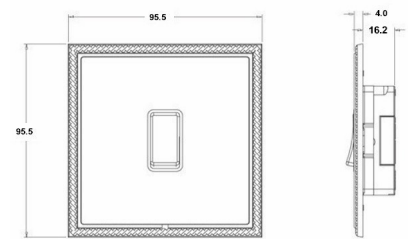

LGXR21AB-ABB

Linea-Georgian CFX | LINEA-GEORGIAN CFX RANGE | Rocker Switches

Item Image

Wiring

Dimensions

Hamilton®
LINEA GEORGIAN CFX
R21
2 Way Rocker

Primary Range	Linea-Georgian CFX
Insert Type	1 gang 10AX 2 Way Rocker
Insert Colour	Antique Brass/Black
EAN13 Barcode	5017504792213
Commodity Code	85363010
Luckins TSI	391635511
Dimensions(Nominal)	Single: Height = 95.5mm Width = 95.5mm Depth = 4.0mm
Switched Poles	Single
Current Rating	10AX
Voltage	220/250V AC
Maximum Load	10 Amp inductive
Mains Frequency	50Hz
IP Rating	IP2XD
Contact Gap Minimum	3mm
Terminal Capacity 1	5x1mm ²
Terminal Capacity 2	4x1.5mm ²
Terminal Capacity 3	1x2.5mm ²
Terminal Capacity 4	1x4mm ² Multi-strand
Terminal Capacity 5	1x6mm ²
Earth Terminal Capacity 1	5x1mm ²
Earth Terminal Capacity 2	4x1.5mm ²
Earth Terminal Capacity 3	3x2.5mm ²
Earth Terminal Capacity 4	1x4mm ² Multi-strand
Earth Terminal Capacity 5	1x6mm ²
Product Class 1	Must be earthed
Ambient Operating Temperature	-5° to +40°C
Recommended Location	Internal Use Only
Maximum Installation Altitude	2000m
Standard/Approval	BS EN 60669-1