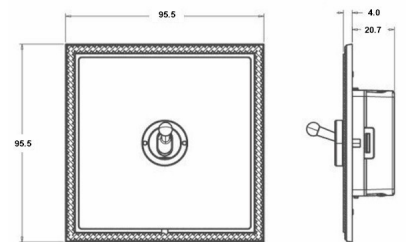

LGXT21AB-AB

Linea-Georgian CFX | LINEA-GEORGIAN CFX RANGE | Toggle Switches

Item Image

Wiring

Dimensions

Hamilton®
LINEA GEORGIAN CFX
T21
2 Way Toggle

Primary Range	Linea-Georgian CFX
Insert Type	1 gang 20AX 2 Way Toggle
Insert Colour	Antique Brass
EAN13 Barcode	5017504792251
Commodity Code	85363030
Luckins TSI	391637043
Dimensions(Nominal)	Single: Height = 95.5mm Width = 95.5mm Depth = 4.0mm
Weight	285 GR
Switched Poles	Single
Current Rating	20AX
Voltage	220/250V AC
Maximum Load	20 Amp inductive
Mains Frequency	50Hz
IP Rating	IP2XD
Contact Gap Minimum	3mm
Terminal Capacity 1	5x1mm ²
Terminal Capacity 2	4x1.5mm ²
Terminal Capacity 3	2x2.5mm ²
Terminal Capacity 4	2x4mm ² Multi-strand
Terminal Capacity 5	1x6mm ²
Earth Terminal Capacity 1	6x1mm ²
Earth Terminal Capacity 2	5x1.5mm ²
Earth Terminal Capacity 3	3x2.5mm ²
Earth Terminal Capacity 4	2x4mm ² Multi-strand
Earth Terminal Capacity 5	1x6mm ²
Product Class 1	Must be earthed
Ambient Operating Temperature	-5° to +40°C
Recommended Location	Internal Use Only
Maximum Installation Altitude	2000m