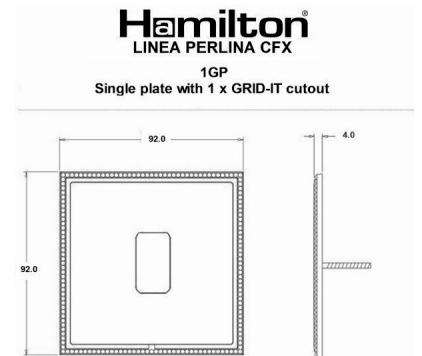

#### Item Image

#### Dimensions

Primary Range	Linea-Perlina CFX	
Insert Type	1 gang Grid Fix Aperture Plate with Grid	
Insert Colour	No Insert Colour	
EAN13 Barcode	5017504072957	
Commodity Code	74199100	
Luckins TSI	391651809	
Dimensions(Nominal)	Single: Height = 92.0mm Width = 92.0mm Depth = 4.0mm	
Weight	225 GR	
Switched Poles	N/A	
Current Rating	n/a	
IP Rating	N/A	
Contact Gap Minimum	N/A	
Earth Terminal Capacity 1	11mm <sup>2</sup>	
Product Class 1	Face plate must be earthed	
Recommended Location	Internal Use Only	
Maximum Installation Altitude	2000m	
Standard/Approval	N/A	
Additional Notes	See GRID-IT for a full range of inserts. Plates must be Earthed via the Earth Tag.	
All products listed conform to current British or European standard and the product information is correct at the time of going to press.	All accessories are manufactured under an accredited BS EN ISO 9001 : 2015 Quality Management System.	It is the policy of the company to improve products as part of our development programme. Therefore, we reserve the right to alter designs and dimensions without prior notice.
Illustrations and diagrams are reproduced within the limitations of reproduction and printing process and are not binding.	Due to manufacturing processes we cannot guarantee an exact colour match and shadings of of certain finishes.	Correct as at 05 December 2021 11:32 AM E&OE